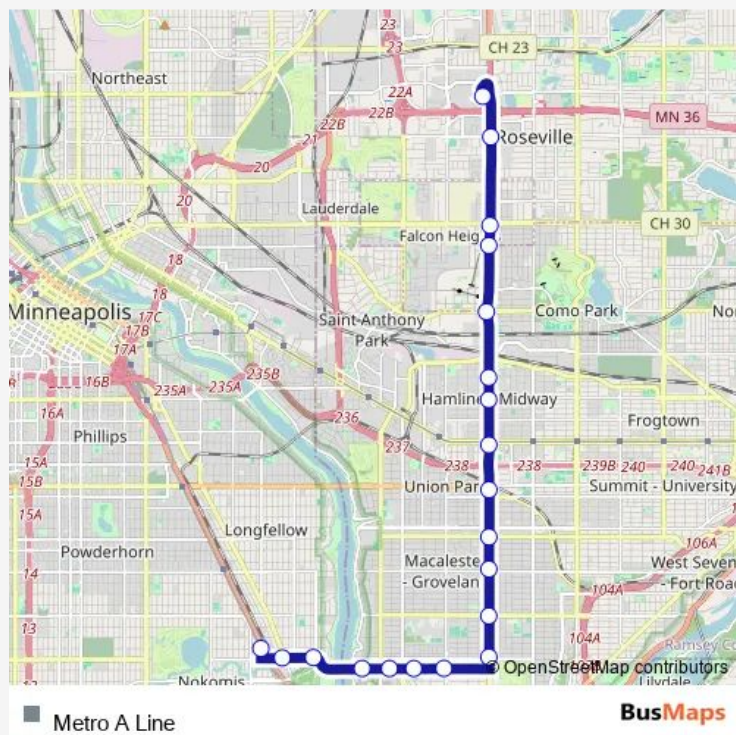

Snelling & Como Station

Snelling & Hewitt Station

Snelling & Minnehaha Station

Snelling & University Station

Snelling & Dayton Station

Snelling & Grand Station

Snelling & St Clair Station

Snelling & Randolph Station

### Route schedule

Rosedale Transit Center Gate A — 46th St Station Gate A

Monday 04:06-01:04<sup>+1</sup>

Tuesday 04:01-01:04<sup>+1</sup>

Wednesday 04:01-01:04<sup>+1</sup>

Thursday 04:06-01:04<sup>+1</sup>

### Route info

Direction: Rosedale Transit Center Gate A

Stops: 20

Trip Duration: 0 hour 32 min

Metro A Line

BusMaps

**Direction**

46th St Station Gate A — Rosedale Transit Center Gate A

20 stops

[Open route schedule](#)

46th St Station Gate A

46th St &amp; Minnehaha Station

46th St &amp; 46th Ave Station

Ford &amp; Woodlawn Station

Ford &amp; Finn Station

Ford &amp; Kenneth Station