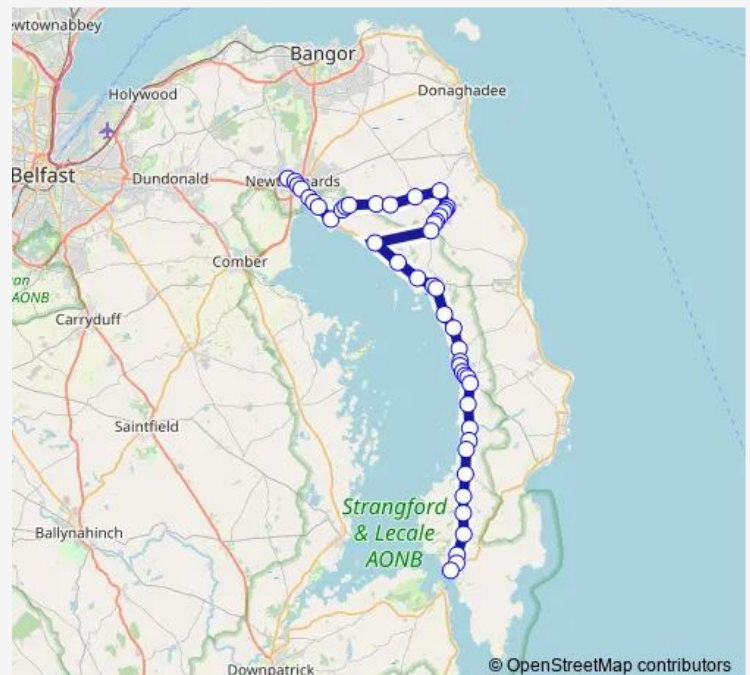

Manse Close

Route schedule

Stand 1 — Portaferry Square

Monday 10:35

Tuesday 10:35

Wednesday 10:35

Thursday 10:35

Friday 10:35

Saturday —

Sunday —

Route info

Direction: Stand 1

Stops: 47

Trip Duration: 0 hour 58 min

Ballyboley Corner

Mountstewart Road

Shore Road Stop

Northern Bank

Main Street

Cooks Cove

Rankins Corner

Whites Cottag

Gransha Corner

Saltwater Brig