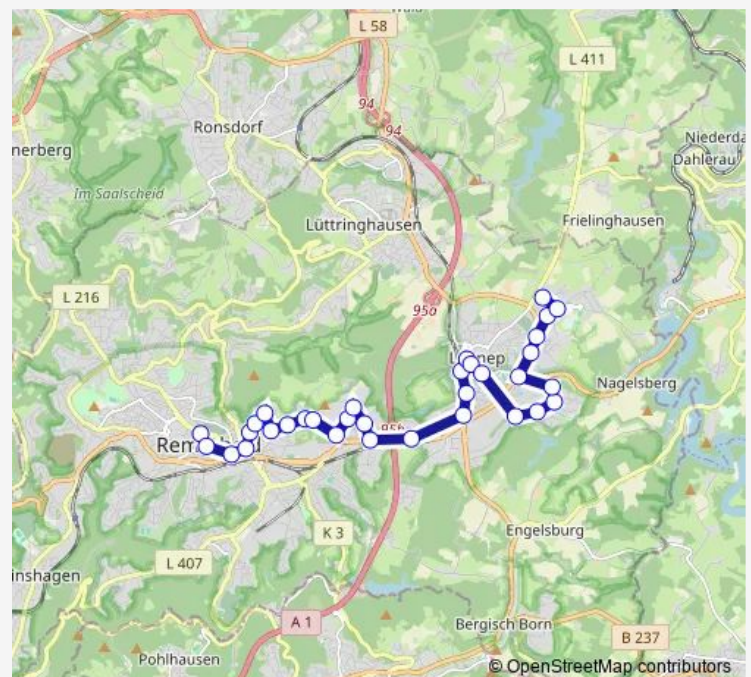

Direction

Remscheid Friedrich-Ebert-Pl. — RS-Lennep
Otto-Hahn-Straße

33 stops

[Open route schedule](#)

Remscheid Friedrich-Ebert-Pl.

Remscheid Markt

Remscheid Hbf

Remscheid Fichtenstraße

RS-Lennep Bismarckplatz

Route schedule

Remscheid Friedrich-Ebert-Pl. — RS-Lennep
Otto-Hahn-Straße

Monday	21:16-00:16 ⁺¹
Tuesday	21:16-02:16 ⁺¹
Wednesday	03:16-00:16 ⁺¹
Thursday	21:16-00:16 ⁺¹
Friday	21:16-02:16 ⁺¹
Saturday	21:16-02:16 ⁺¹
Sunday	21:16-00:16 ⁺¹

Route info

Direction: Remscheid Friedrich-Ebert-Pl.

Stops: 33

Trip Duration: 0 hour 40 min

■ NE19

RS-Lennep Bismarckplatz

RS-Lennep Wupperstraße

RS-Lennep Talsperrenweg

Tuesday 21:37-02:37⁺¹

Wednesday 03:37-23:37

Thursday 21:37-23:37

Friday 21:37-01:37⁺¹

Saturday 21:37-01:37⁺¹

Sunday 21:37-23:37

Route info

Direction: RS-Lennep Kreishaus