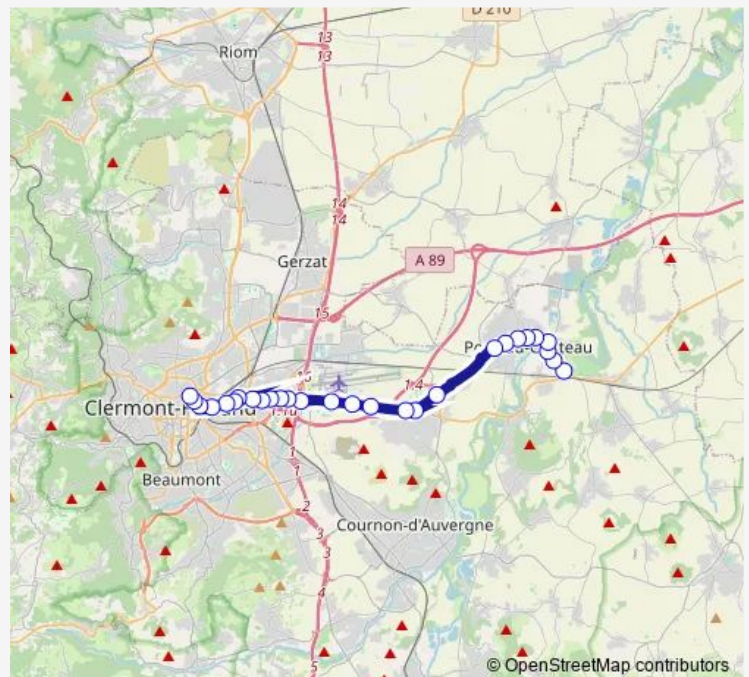

Direction

Pont DU Château Rte de Lyon — Delille Montlosier

28 stops

[Open route schedule](#)

Pont DU Château Rte de Lyon

Fourches Vieilles

Pont d'Allier

Montboissier

Le Cèdre

René Cassin

Croix Blanche

Le Ruchon

Petit Champ

Milan

Lempdes Le Pontel

Grangevieille

Saturday —

Sunday —

Route info

Direction: Pont DU Château Rte de Lyon

Stops: 28

Trip Duration: 0 hour 49 min

Herbet

Anatole France

Aubigné

Parc SnCF

Esplanade

Delille Salford

Delille Montlosier

36b Bus time schedules and route maps are available in an offline PDF at busmaps.com. Use the busmaps.com website to see live bus times, train schedule or subway schedule, and step-by-step directions for all public transit in Clermont-Ferrand