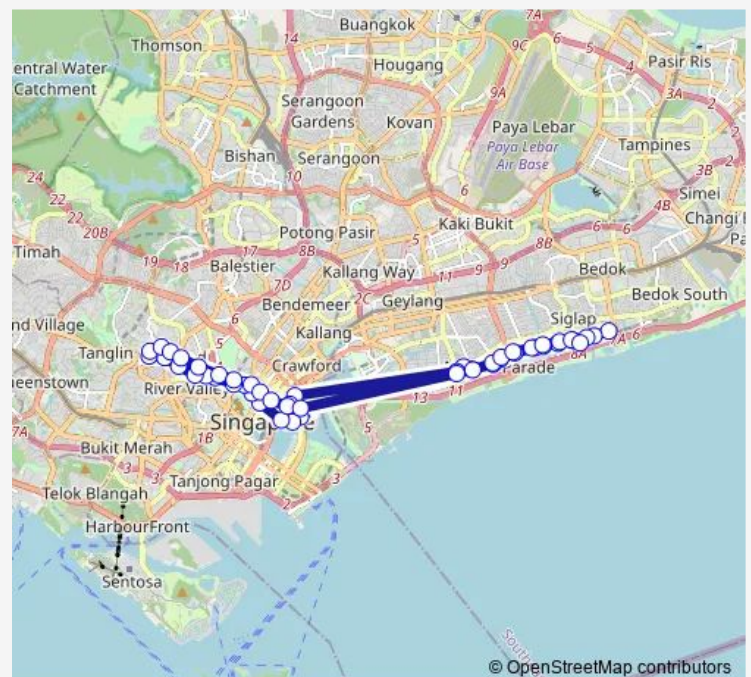

### Direction

Lagoon View — Bef Seaside Residences

51 stops

[Open route schedule](#)

Lagoon View

Laguna Pk

Victoria Sch

Mandarin Gdns

### Route schedule

Lagoon View — Bef Seaside Residences

Monday 08:10

Tuesday 08:10

Wednesday 08:10

Thursday 08:10

Friday 08:10

Saturday —

### Route info

Direction: Lagoon View

Stops: 51

Trip Duration: 2 hour 41 min

■ 36B

BusMaps

Ymca

Dhoby Ghaut Stn Exit B