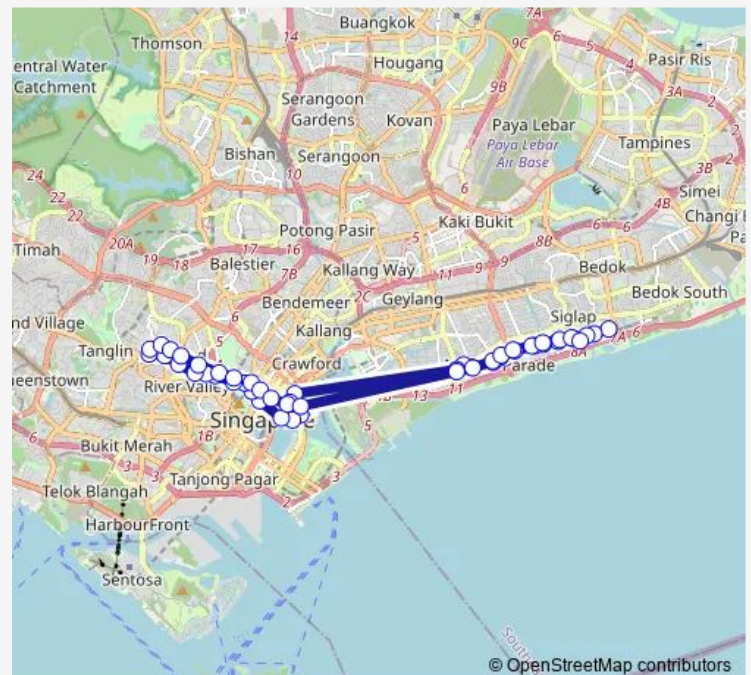

Bus 36b

[Go to website](#)

Direction

Lagoon View — Bef Seaside Residences

51 stops

[Open route schedule](#)

Lagoon View

Laguna Pk

The Esplanade

Capitol Bldg

Smu

Route schedule

Lagoon View — Bef Seaside Residences

Monday 08:10

Tuesday 08:10

Wednesday 08:10

Thursday 08:10

Friday 08:10

Saturday —

Sunday —

Route info

Direction: Lagoon View

Stops: 51

Trip Duration: 2 hour 41 min

■ 36b

BusMaps

Ymca

Dhoby Ghaut Stn Exit B

Winsland Hse

Somerset Stn

Natl Youth Council

Bef Orchard Stn Exit B