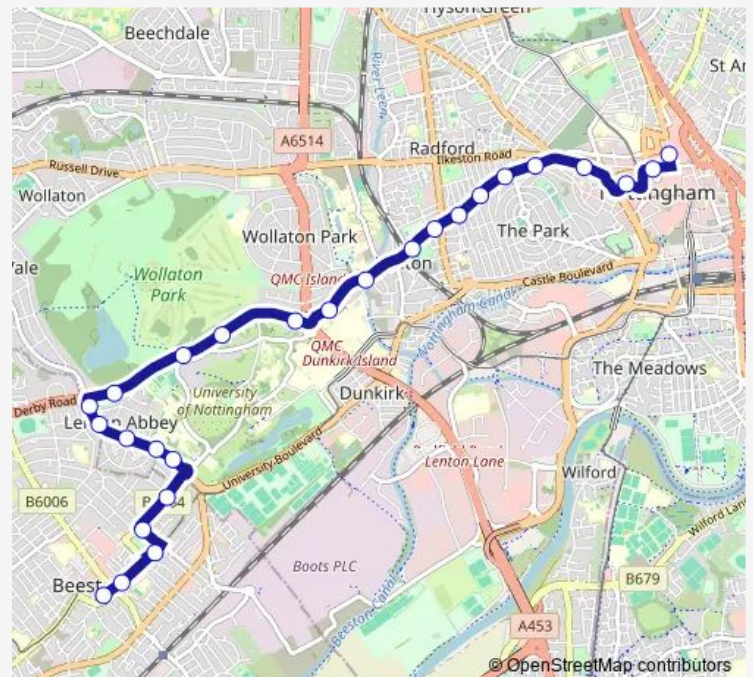

Hillside

QMC Main Entrance

North Entrance

Lenton Hall

Wollaton Park Gates

Charles Avenue

Derby Road

Winster Close

Hathern Green

Manton Crescent

West Gate

Route schedule

Victoria Centre — Beeston Bus & Tram Interchange

Monday 19:50

Tuesday 19:50

Wednesday 19:50

Thursday 19:50

Friday 19:50

Saturday 19:50

Sunday —

Route info

Direction: Victoria Centre

Stops: 26

Trip Duration: 0 hour 26 min

■ 36B

Salthouse Lane

Humber Road

Resource Centre

Jessamine Court

Beeston Bus & Tram Interchange

36B Bus time schedules and route maps are available in an offline PDF at busmaps.com. Use the busmaps.com website to see live bus times, train schedule or subway schedule, and step-by-step directions for all public transit in Nottingham