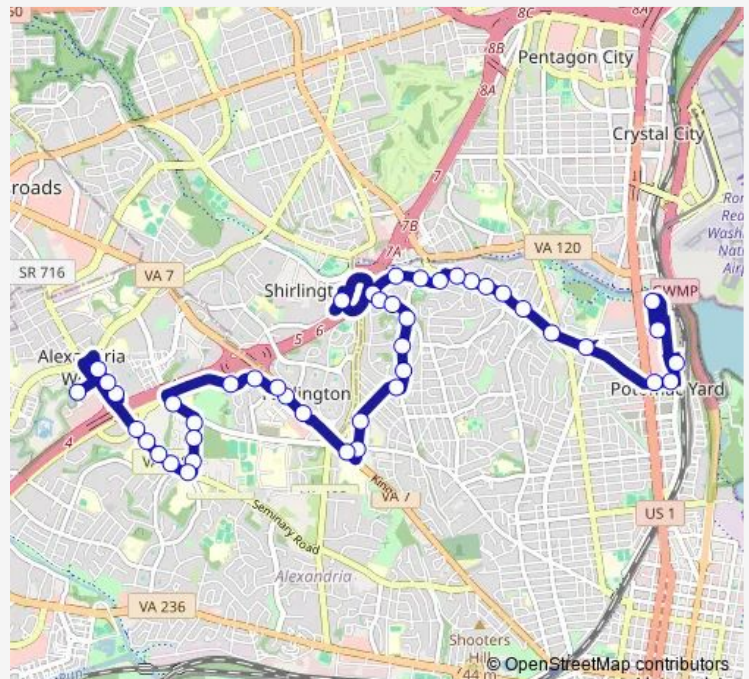

Gunston Rd + Lyons Ln

Gunston Rd + Greenway Pl

Valley Dr + Gunston Rd

Route schedule

Potomac Yard Archway (Old Navy) — Mark Center Station - Bay 6

Monday 06:10-23:25

Tuesday 06:10-23:25

Wednesday 06:10-23:25

Thursday 06:10-23:25

Friday 06:10-23:25

Saturday 07:15-22:30

Sunday 07:15-22:30

Route info

Direction: Potomac Yard Archway (Old Navy)

Stops: 44

Trip Duration: 0 hour 42 min

36B — Mark Center –Park Place -Shirlington – Glebe Rd – Potomac Yd Ctr **BusMaps**

Valley Dr + Coryell Ln

Valley Dr + Martha Custis Dr

Kenwood Ave + Valley Dr

Kenwood Av + Centre Plaza

Kenwood Ave + W Braddock Rd

Sunday 07:15-22:30

Route info

Direction: Mark Center Station - Bay 6

Stops: 45

Trip Duration: 0 hour 40 min

Valley Dr + Gunston Rd

Valley Dr + Preston Rd

Valley Dr + Gunston Rd