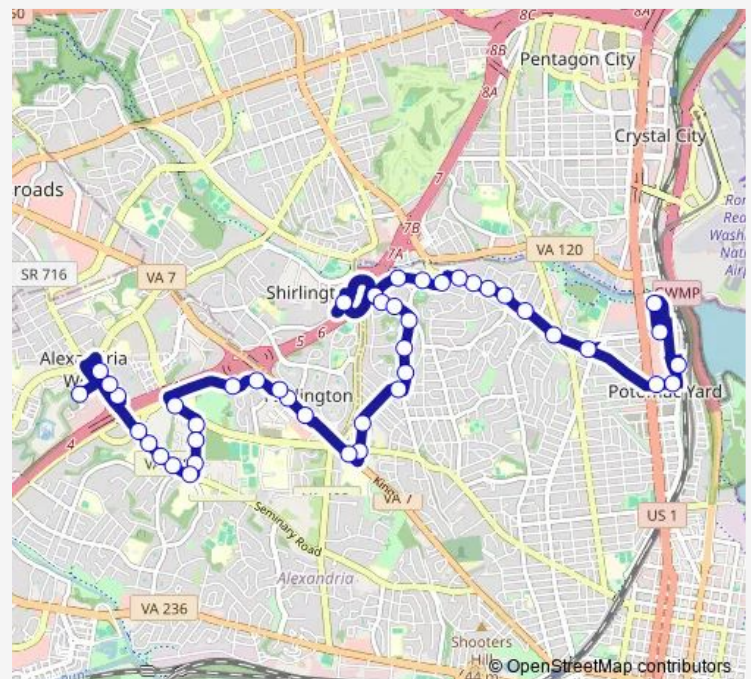

King St EB + Menokin Dr

King St + N Dearing St

Bradlee Shopping Center Eb

King St + Marlee Wy

Route schedule

Mark Center Station - Bay 6 — Potomac Yard Archway (Old Navy)

Monday	06:10-22:25
Tuesday	06:10-22:25
Wednesday	06:10-22:25
Thursday	06:10-22:25
Friday	06:10-22:25
Saturday	07:10-22:25
Sunday	07:10-22:25

Route info

Direction: Mark Center Station - Bay 6

Stops: 45

Trip Duration: 0 hour 43 min

36b — Mark Center –Park Place -Shirlington – Glebe Rd – Potomac Yd Ctr **BusMaps**

King St + Radford St

Kenwood Ave + W Braddock Rd

Kenwood Ave + Centre Plaza

Kenwood Ave + Valley Dr

Valley Dr + Gunston Rd

Valley Dr + Preston Rd

Valley Dr + Gunston Rd

Gunston Rd + Greenway Pl

Gunston Rd + Lyons Ln

Shirlington Station - Bay G

Wednesday 06:10-23:25

Thursday 06:10-23:25

Friday 06:10-23:25

Saturday 07:10-22:25

Sunday 07:10-22:25

Route info

Direction: Potomac Yard Archway (Old Navy)

Stops: 45