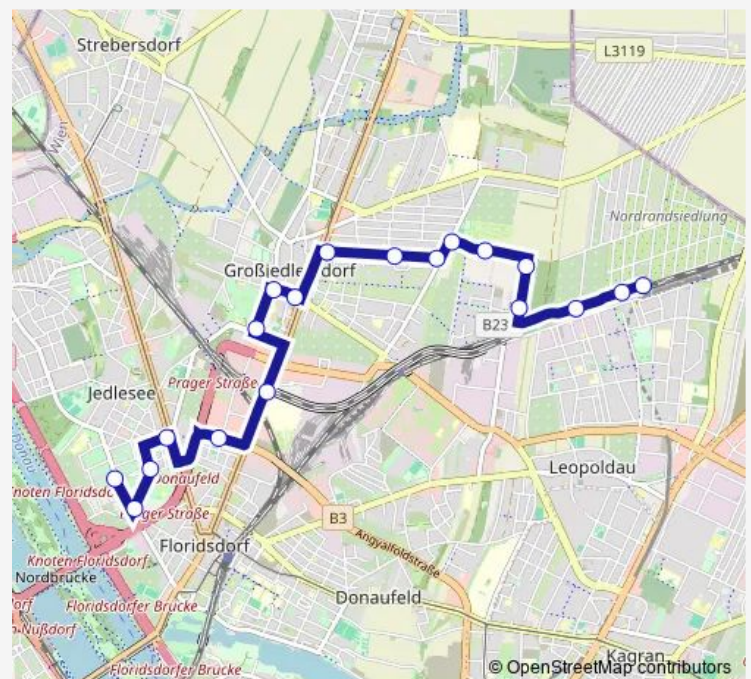

Leopoldau S+U

Route schedule

Jedlesee, Bellgasse — Leopoldau S+U

Monday 04:42-21:01

Tuesday 04:42-21:01

Wednesday 04:42-21:01

Thursday 04:42-21:01

Friday 04:42-21:01

Saturday 04:42-20:51

Sunday 04:42-20:52

Route info

Direction: Jedlesee, Bellgasse

Stops: 19

Trip Duration: 0 hour 26 min

■ 36b — Jedlesee, Bellgasse - Leopoldau

Direction

Leopoldau S+U — Jedlesee, Bellgasse

21 stops

[Open route schedule](#)

Leopoldau S+U

Rosannagasse

Frohes-Schaffen-Weg

Tauschekgasse

Petritschgasse