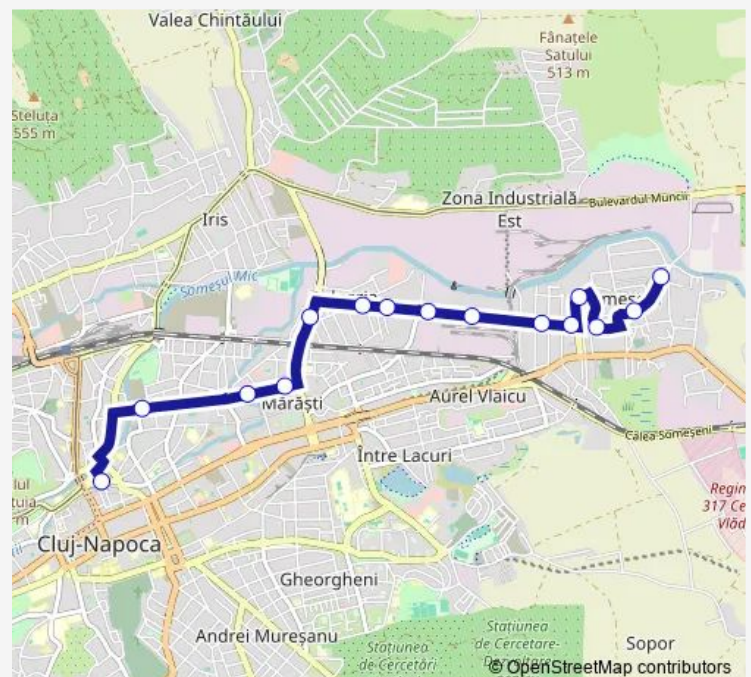

Thursday 04:52-21:15

Friday 04:52-21:15

Saturday 05:35-22:10

Sunday 05:50-22:10

Route info

Direction: I. Ionescu

Stops: 15

Trip Duration: 0 hour 29 min

Direction

P-a M. Viteazul Vest — I. Ionescu Sosire

15 stops

[Open route schedule](#)

P-a M. Viteazul Vest

P-a Abator

Parcul Farmec

Mareal Al. Averescu

Thursday 05:01-22:35

Friday 05:01-22:35

Saturday 05:35-22:30

Sunday 06:00-22:30

Route info

Direction: P-a M. Viteazul Vest

Stops: 15

Trip Duration: 0 hour 26 min