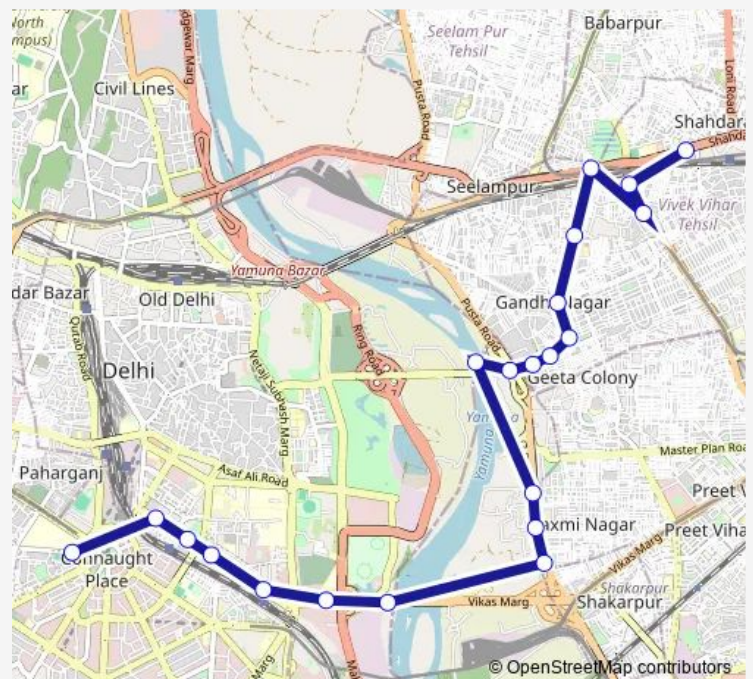

Jharkhandi

Kanti Nagar Extension

Shahdara Terminal

Route schedule

Shivaji Stadium Terminal — Shahdara Terminal

Monday 13:15-20:30

Tuesday 13:15-20:30

Wednesday 13:15-20:30

Thursday 13:15-20:30

Friday 13:15-20:30

Saturday 13:15-20:30

Sunday 13:15-20:30

Route info

Direction: Shivaji Stadium Terminal

Stops: 21

Trip Duration: 0 hour 53 min