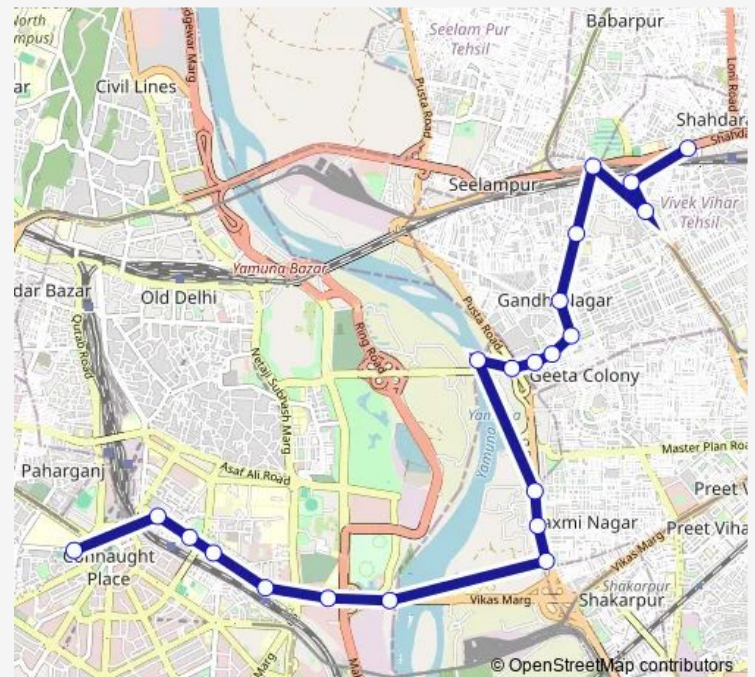

Jharkhandi

Kanti Nagar Extension

Shahdara Terminal

Route schedule

Shivaji Stadium Terminal — Shahdara Terminal

Monday 13:15-20:30

Tuesday 13:15-20:30

Wednesday 13:15-20:30

Thursday 13:15-20:30

Friday 13:15-20:30

Saturday 13:15-20:30

Sunday 13:15-20:30

Route info

Direction: Shivaji Stadium Terminal

Stops: 21

Trip Duration: 0 hour 53 min