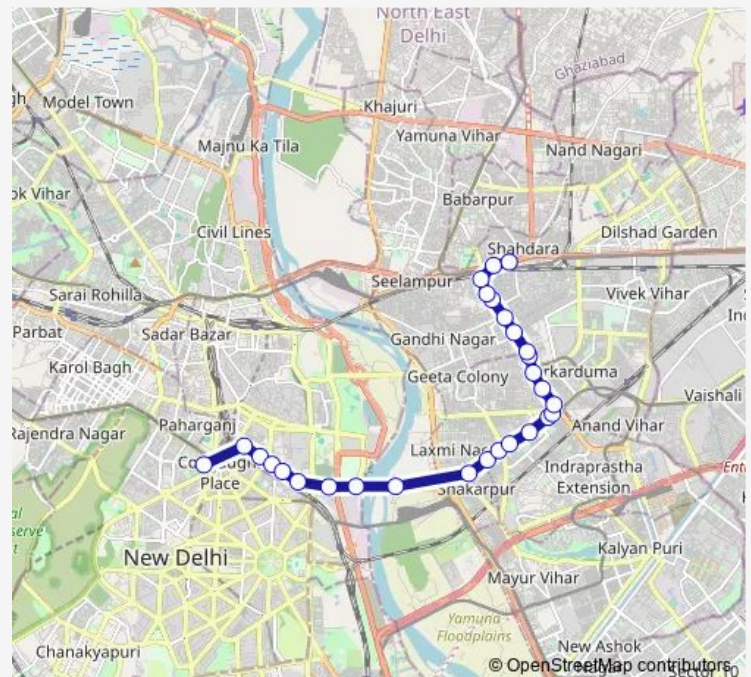

Jagatpuri A Block

Radheypuri

Arjun Nagar

Route schedule

Shivaji Stadium Terminal — Shahdara Terminal

Monday 05:24-21:18

Tuesday 05:24-21:18

Wednesday 05:24-21:18

Thursday 05:24-21:18

Friday 05:24-21:18

Saturday 05:24-21:18

Sunday 05:24-21:18

Route info

Direction: Shivaji Stadium Terminal

Stops: 28

Trip Duration: 0 hour 52 min