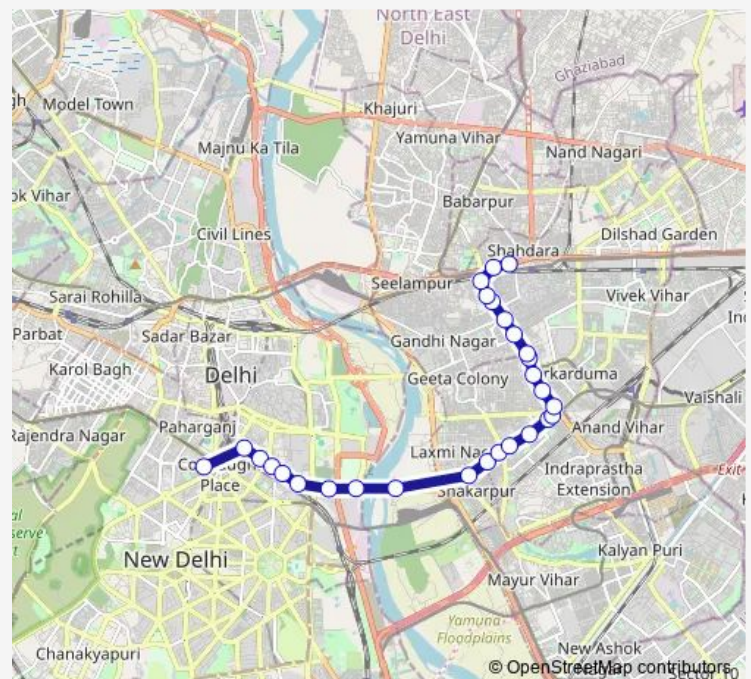

Jagatpuri A Block

Radheypuri

Arjun Nagar

Route schedule

Shivaji Stadium Terminal — Shahdara Terminal

Monday 05:24-21:18

Tuesday 05:24-21:18

Wednesday 05:24-21:18

Thursday 05:24-21:18

Friday 05:24-21:18

Saturday 05:24-21:18

Sunday 05:24-21:18

Route info

Direction: Shivaji Stadium Terminal

Stops: 28

Trip Duration: 0 hour 52 min