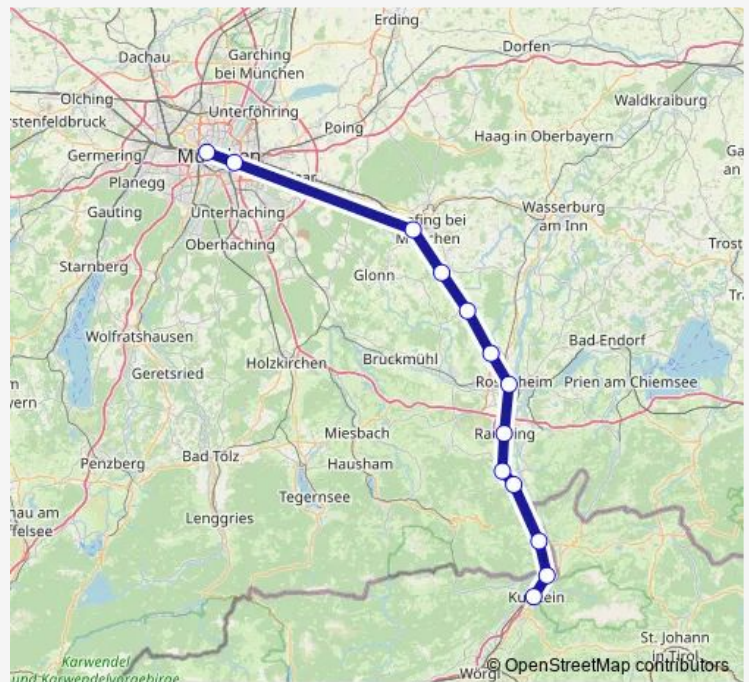

### Route schedule

Kufstein — Rosenheim

Monday —

Tuesday —

Wednesday —

Thursday —

Friday —

Saturday 00:01

### Route info

Direction: Kufstein

Stops: 7

Trip Duration: 0 hour 27 min

Rb54