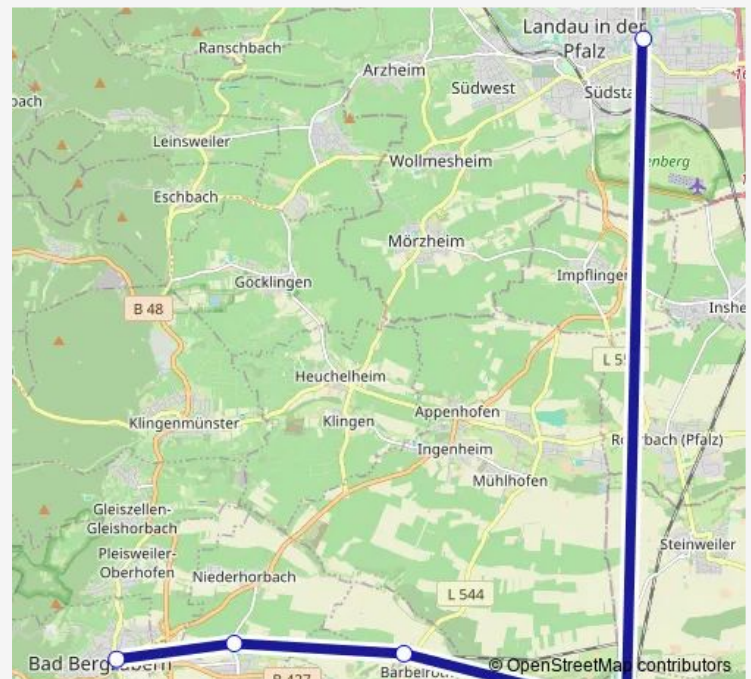

Regional Rail Service Rb54

[Go to website](#)

Direction

Winden (Pfalz) — Bad Bergzabern, Bahnhof

4 stops

[Open route schedule](#)

Winden (Pfalz)

Barbelroth, Bahnhof

Kapellen-Drusweiler, Bahnhof

Bad Bergzabern, Bahnhof

Route schedule

Winden (Pfalz) — Bad Bergzabern, Bahnhof

| | |
|-----------|-------|
| Monday | 12:56 |
| Tuesday | 12:56 |
| Wednesday | 12:56 |
| Thursday | 12:56 |
| Friday | 12:56 |
| Saturday | — |
| Sunday | — |

Route info

Direction: Winden (Pfalz)

Stops: 4

Trip Duration: 0 hour 13 min

Rb54

BusMaps

Direction

Bad Bergzabern, Bahnhof — Karlsruhe Hauptbahnhof

Saturday 22:05

Sunday 22:05

Route info

Direction: Bad Bergzabern, Bahnhof

Stops: 7

Trip Duration: 0 hour 49 min

Direction

Karlsruhe Hauptbahnhof — Bad Bergzabern, Bahnhof