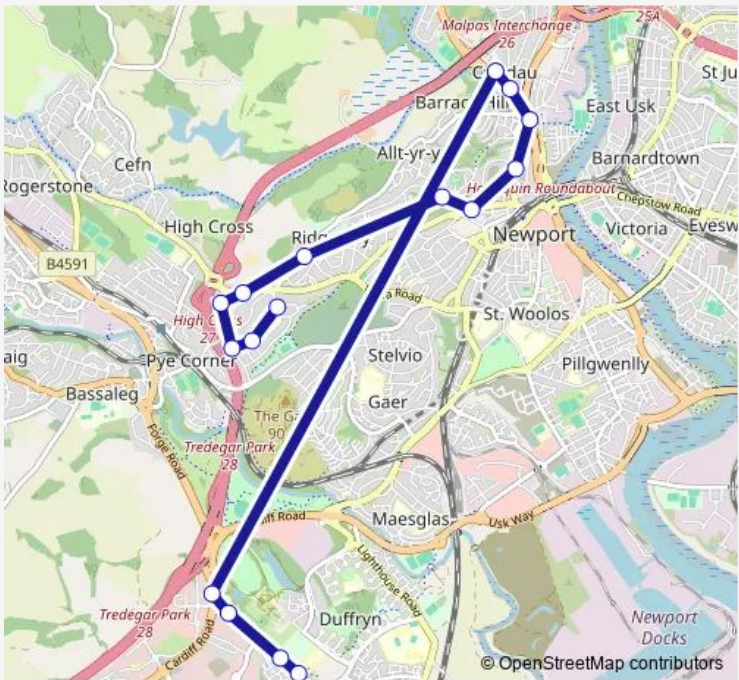

Bus SJ7 Western Avenue - St Joseph's RC High School

[Go to website](#)

Direction
 St Joseph`s RC High School — Canberra Crescent
 16 stops
[Open route schedule](#)

- St Joseph`s RC High School
- Steeplechase Road
- Lloyds Banking Group
- Cleppa Park
- Lyceum Tavern
- Prospect Street
- Edwin Street
- Church of Jesus Christ
- Fields Nursing Home
- Allt-yr-yn Avenue (Bottom)
- Redbrook Road
- Glasllwch Crescent
- Groves Road
- Melbourne Way Junction
- Quebec Close
- Canberra Crescent

Route schedule
 St Joseph`s RC High School — Canberra Crescent

Monday	15:30
Tuesday	15:30
Wednesday	15:30
Thursday	15:30
Friday	15:30
Saturday	—
Sunday	—

Route info
 Direction: St Joseph`s RC High School
 Stops: 16
 Trip Duration: 0 hour 30 min

■ SJ7 — Western Avenue - St Joseph's RC High School **BusMaps**

Direction

Groves Road — St Joseph`s RC High School

14 stops

[Open route schedule](#)

Groves Road

Melbourne Way Junction

Quebec Close

Thursday 07:55

Friday 07:55

Saturday —

Sunday —

Route info

Direction: Groves Road

Stops: 14

Trip Duration: 0 hour 33 min