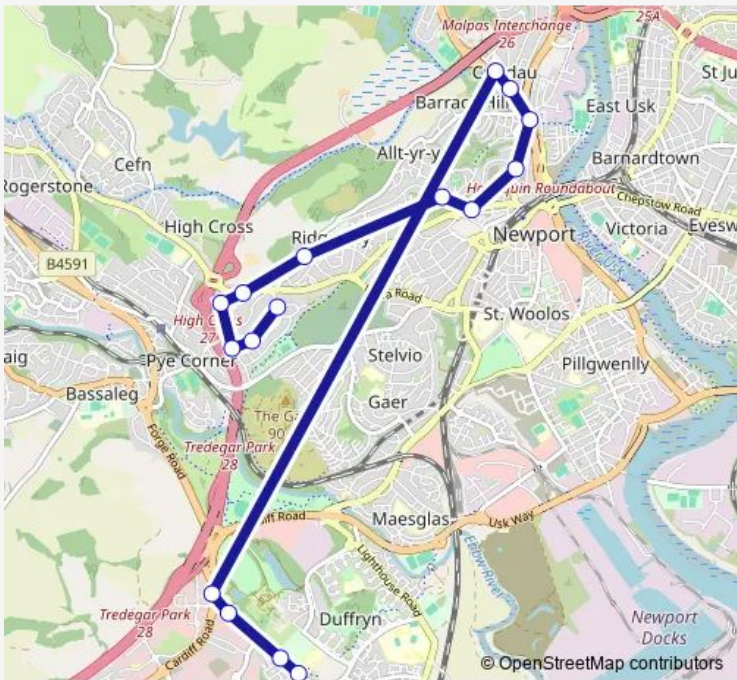

Bus SJ7 Western Avenue - St Joseph's RC High School

[Go to website](#)

Direction
 St Joseph`s RC High School — Canberra Crescent
 16 stops
[Open route schedule](#)

- St Joseph`s RC High School
- Steeplechase Road
- Lloyds Banking Group
- Cleppa Park
- Lyceum Tavern
- Prospect Street
- Edwin Street
- Church of Jesus Christ
- Fields Nursing Home
- Allt-yr-yn Avenue (Bottom)
- Redbrook Road
- Glasllwch Crescent
- Groves Road
- Melbourne Way Junction
- Quebec Close
- Canberra Crescent

Route schedule
 St Joseph`s RC High School — Canberra Crescent

Monday	15:30
Tuesday	15:30
Wednesday	15:30
Thursday	15:30
Friday	15:30
Saturday	—
Sunday	—

Route info
 Direction: St Joseph`s RC High School
 Stops: 16
 Trip Duration: 0 hour 30 min

■ SJ7 — Western Avenue - St Joseph's RC High School **BusMaps**

Direction

Groves Road — St Joseph`s RC High School

14 stops

[Open route schedule](#)

Groves Road

Melbourne Way Junction

Quebec Close

Thursday 07:55

Friday 07:55

Saturday —

Sunday —

Route info

Direction: Groves Road

Stops: 14

Trip Duration: 0 hour 33 min