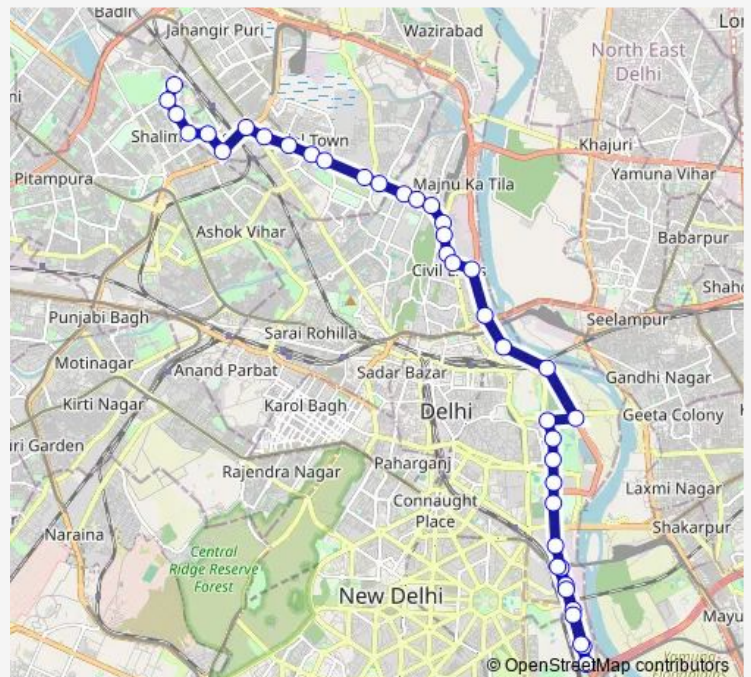

Thursday 11:48-15:54

Friday 11:48-15:54

Saturday 11:48-15:54

Sunday 11:48-15:54

Route info

Direction: Shalimar Bagh Desu Colony

Stops: 40

Trip Duration: 1 hour 29 min

03stldown

BusMaps

Isbt Ring Road

Yamuna Bazar / GGS Universicy

Vijay Ghat By Paas

Geeta Colony Pul

Shanti Vana

Shakti Sthal