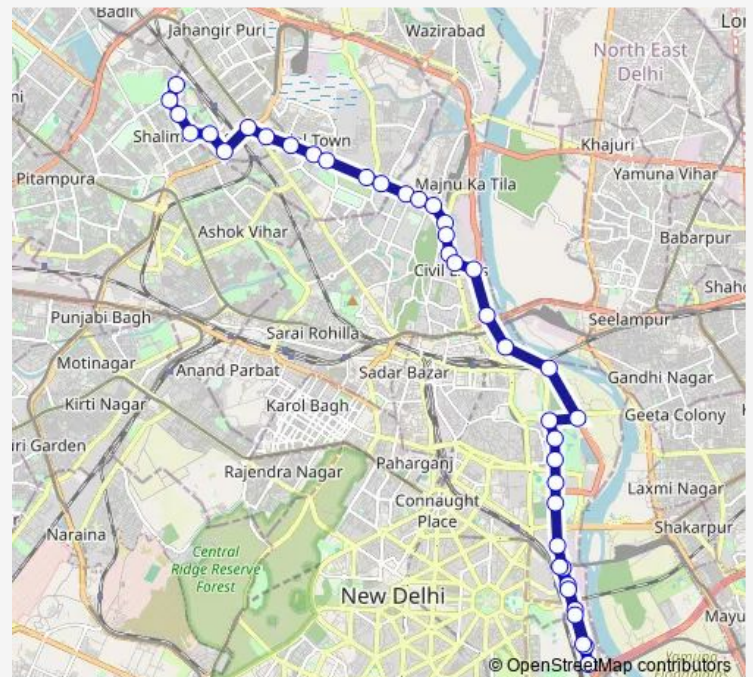

### Route schedule

Shalimar Bagh Desu Colony — Indraprastha Cluster Depot

Monday 11:48-15:54

Tuesday 11:48-15:54

Wednesday 11:48-15:54

Thursday 11:48-15:54

Friday 11:48-15:54

Saturday 11:48-15:54

Sunday 11:48-15:54

### Route info

Direction: Shalimar Bagh Desu Colony

Stops: 40

Trip Duration: 1 hour 29 min

03stldown

BusMaps

Isbt Ring Road

Yamuna Bazar / GGS Universicy