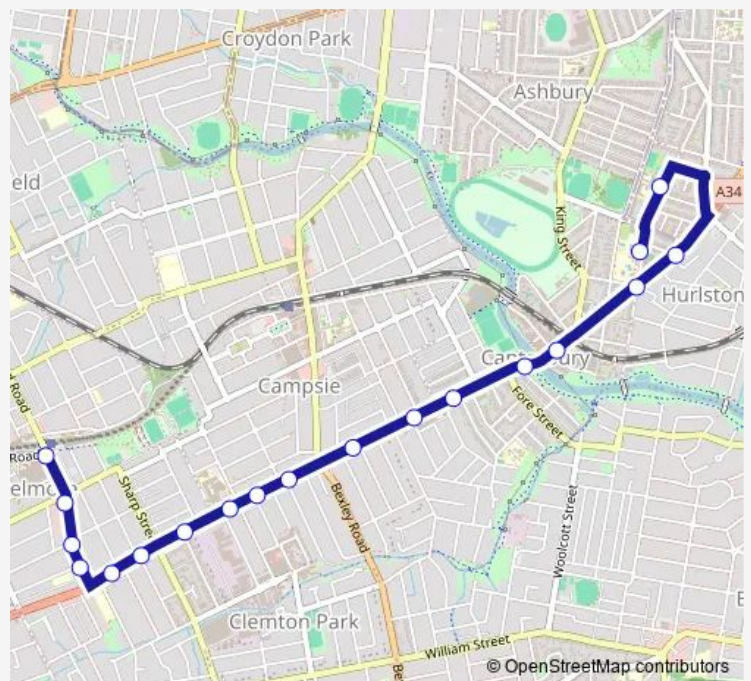

School Bus 630s Canterbury Girls High to Belmore Station

[Go to website](#)

**Direction**

Canterbury Girls High School, Church St — Belmore Shops, Burwood Rd

19 stops

[Open route schedule](#)

- Canterbury Girls High School, Church St
- Canterbury Boys High School, Hardy St
- Canterbury Rd At Dunkeld Av
- Canterbury Rd At Church St
- Canterbury Station, Canterbury Rd, Stand F
- Saint Mary Mackillop Reserve, Canterbury Rd
- Canterbury Rd At Howard St
- Canterbury Rd At Allen St
- Canterbury Rd At Robertson St
- Canterbury Rd At Viking St
- Canterbury Rd At Troy St
- Canterbury Rd Opp Canterbury Hospital
- Canterbury Rd At Chelmsford Av
- Canterbury Rd At Platts Av
- Canterbury Rd Opp Drummond St
- Burwood Rd After Canterbury Rd
- Burwood Rd At Chalmers St
- Burwood Rd Before Leylands Pde
- Belmore Shops, Burwood Rd

Route schedule

Canterbury Girls High School, Church St — Belmore Shops, Burwood Rd

Monday	15:15
Tuesday	14:40
Wednesday	15:15
Thursday	15:15
Friday	—
Saturday	—
Sunday	—

Route info

Direction: Canterbury Girls High School, Church St

Stops: 19

Trip Duration: 0 hour 30 min

630s — Canterbury Girls High to Belmore Station

630s School Bus time schedules and route maps are available in an offline PDF at [busmaps.com](https://busmaps.com). Use the [busmaps.com](https://busmaps.com) website to see live bus times, train schedule or subway schedule, and step-by-step directions for all public transit in Sydney