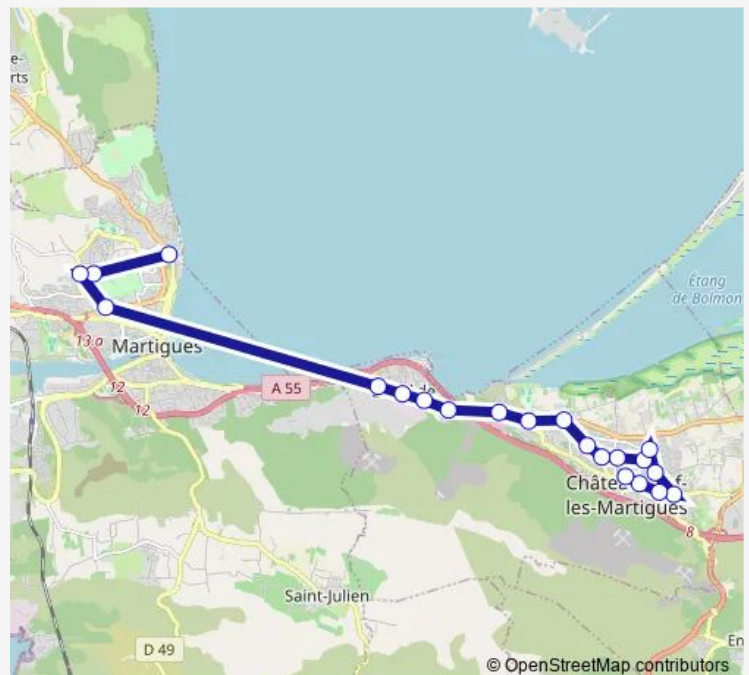

Route schedule

Margnat — CLG Marcel Pagnol

Monday 07:20

Tuesday 07:20

Wednesday 07:20

Thursday 07:20

Friday 07:20

Saturday —

Sunday —

Route info

Direction: Margnat

Stops: 12

Trip Duration: 0 hour 50 min

C612 — Châteauneuf - Martigues - Port de Bouc

Direction

Lycée Ch. Mongrand — Pierre Plantée - Quai 3

39 stops

[Open route schedule](#)

Lycée Ch. Mongrand

Lycée Jean Moulin

Lycée Paul Langevin

Lycée Brise Lames

Lycée Jean Lurçat

Raffinerie