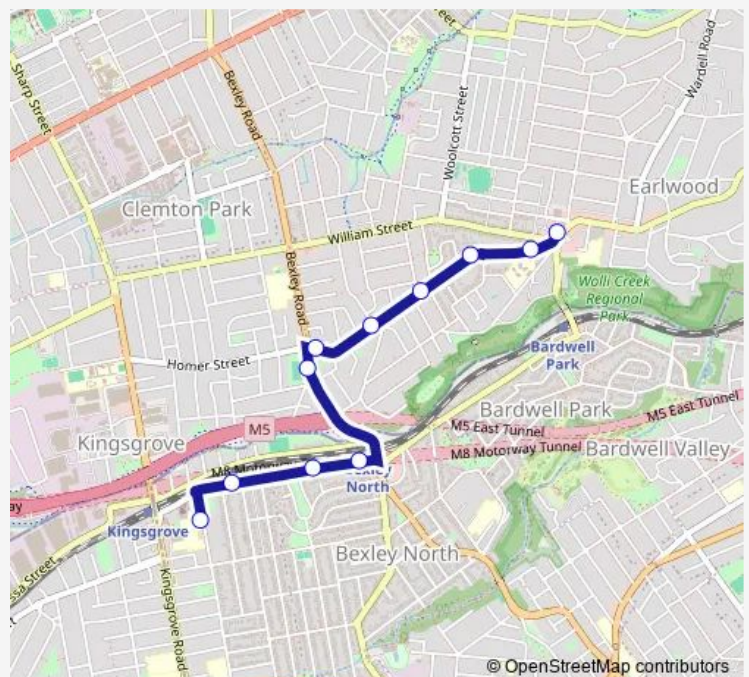

School Bus 737s St Ursulas College to Earlwood Shops

[Go to website](#)

Direction

St Ursula's College, Caroline St — Earlwood Shops, Homer St, Stand C

11 stops

[Open route schedule](#)

- St Ursula's College, Caroline St
- Shaw St After Berith St
- Shaw St Opp East Dr
- Bexley North Library, Shaw St
- Beaumont Park, Bexley Rd
- Homer St After Bexley Rd
- Homer St At Malley Av
- Homer St At Hood Av
- Homer St After Schofield Av
- Homer St Opp Earlwood Public School
- Earlwood Shops, Homer St, Stand C

Route schedule

St Ursula's College, Caroline St — Earlwood Shops, Homer St, Stand C

Monday	15:06
Tuesday	15:06
Wednesday	15:06
Thursday	15:06
Friday	15:06
Saturday	—
Sunday	—

Route info

Direction: St Ursula's College, Caroline St

Stops: 11

Trip Duration: 0 hour 12 min

737s — St Ursulas College to Earlwood Shops

737s School Bus time schedules and route maps are available in an offline PDF at busmaps.com. Use the busmaps.com website to see live bus times, train schedule or subway schedule, and step-by-step directions for all public transit in Sydney

The schedule is provided in the local timezone. Times with "(+1)" indicate departures on the next day.

PDF file created on 2025-02-26

2024 BusMaps.com - All Rights Reserved