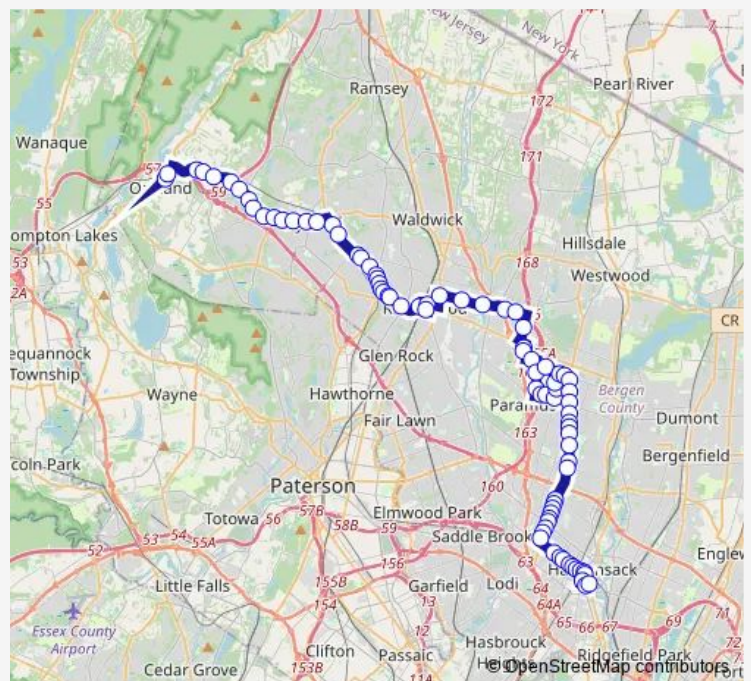

[Go to website](#)

Direction
 Ramapo Valley RD & Yawpo Ave — HACKENSACK BUS TERMINAL

81 stops

[Open route schedule](#)

- Ramapo Valley RD & Yawpo Ave
- Ramapo Valley RD AT Allerman Rd
- Franklin AVE AT Holyoke Dr
- Franklin AVE AT Cardinal Dr
- Franklin AVE AT Lakeside Blvd
- Franklin AVE 221' E OF Circle Ave
- Franklin AVE AT Campgaw Plaza
- Franklin AVE AT Bowers Ln
- Franklin AVE AT Summit Ave
- Franklin AVE AT Blue Hill Ter
- Franklin AVE AT Haddon Pl
- Franklin AVE AT Cresthaven Rd
- Franklin AVE AT Wishing Well Rd
- FRANKLIN AVE AT EDWARD ST
- Franklin AVE AT Morse Ave
- Godwin AVE AT Jacqueline Dr
- GODWIN AVE AT CRESCENT AVE
- Godwin AVE AT Park Ave
- Godwin AVE AT Irving St
- Godwin AVE AT Chestnut St
- Godwin AVE AT Post St

Route schedule

Ramapo Valley RD & Yawpo Ave — HACKENSACK BUS TERMINAL

Monday	06:15-21:15
Tuesday	06:15-21:15
Wednesday	06:15-21:15
Thursday	06:15-21:15
Friday	06:15-21:15
Saturday	06:15-21:15
Sunday	—

Route info

Direction: Ramapo Valley RD & Yawpo Ave

Stops: 81

Trip Duration: 1 hour 15 min

Godwin AVE AT Franklin Ave

Godwin AVE 175' W OF Princeton Ave

Godwin AVE AT Goffle Rd

Godwin AVE AT Erie Ave

Godwin AVE AT Cottage St

Godwin AVE AT Maltbie Ave

Godwin AVE AT Lincoln Ave

Wilsey Square AT West Ridgewood Ave

OAK ST AT Franklin Ave

VAN Neste Square

Linwood AVE AT North Maple Ave

Linwood AVE AT VAN Dien Ave

Linwood AVE AT Sollas Ct