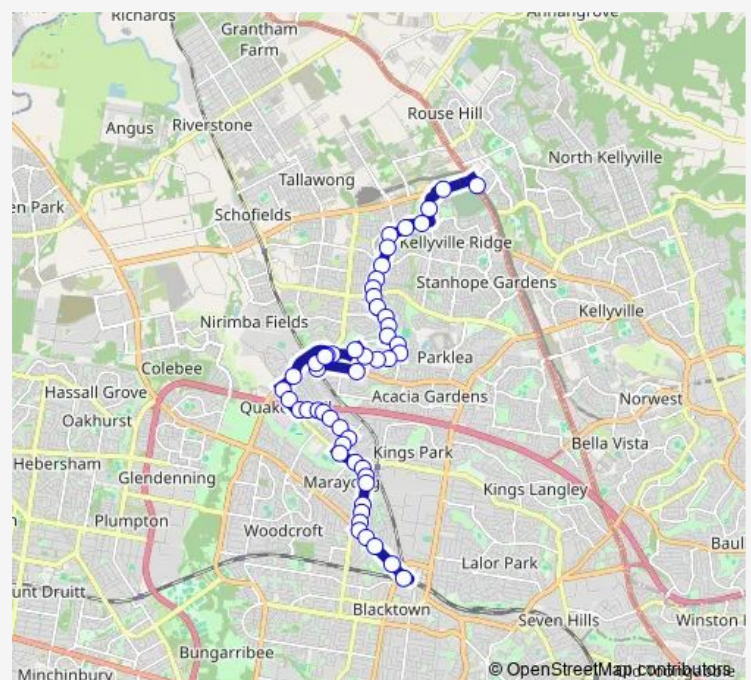

### Route schedule

Blacktown Station, Stand A — Rouse Hill Station, North West Twy

Monday 08:38

Tuesday 08:38

Wednesday 08:38

Thursday 08:38

Friday 08:38

Saturday —

### Route info

Direction: Blacktown Station, Stand A

Stops: 50

Trip Duration: 0 hour 43 min

752 — Blacktown to Rouse Hill Station via Quakers Hill

Quakers Rd At Elwood Cres

Quakers Hill Pkwy After Quakers Rd