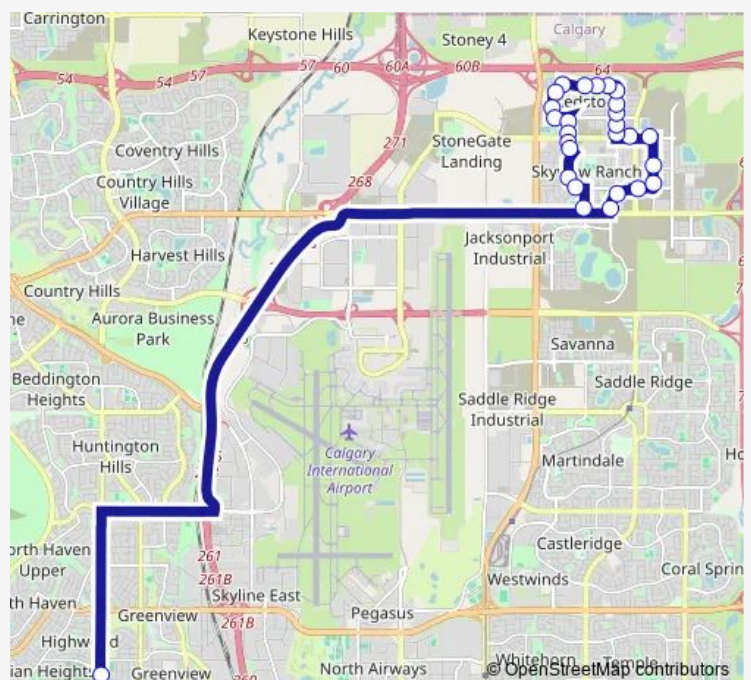

SB Redstone GV @ Redstone AV Ne

SB Redstone GV @ Redstone HE Ne

SB Redstone GV @ Redstone VI Ne

EB Redstone DR @ Redstone GV Ne

SB Redstone ST @ Redstone DR Ne

Route schedule

NB 4 ST NW @ 40 AV Nw — SB 52 St NE @ Country Hills Bv

Monday 15:40

Tuesday 15:40

Wednesday 15:40

Thursday 15:40

Friday 13:55

Saturday —

Sunday —

Route info

Direction: NB 4 ST NW @ 40 AV Nw

Stops: 27

Trip Duration: 0 hour 50 min

752 — Fowler /Redstone

SB Redstone ST @ Redstone WY Ne

SB Skyview Ranch RD @ 128 AV Ne

SB Skyview Ranch RD @ Skyview Ranch WY Ne

SB Skyview Ranch DR @ Skyview Springs RD Ne

EB Skyview Ranch DR @ Skyview Shores MR Ne

SB 52 St NE @ Country Hills Bv

Direction

NB Skyview Cl @ Country Hills Bv — EB 40 AV NW @ 4 ST Nw

27 stops

[Open route schedule](#)

NB Skyview Cl @ Country Hills Bv