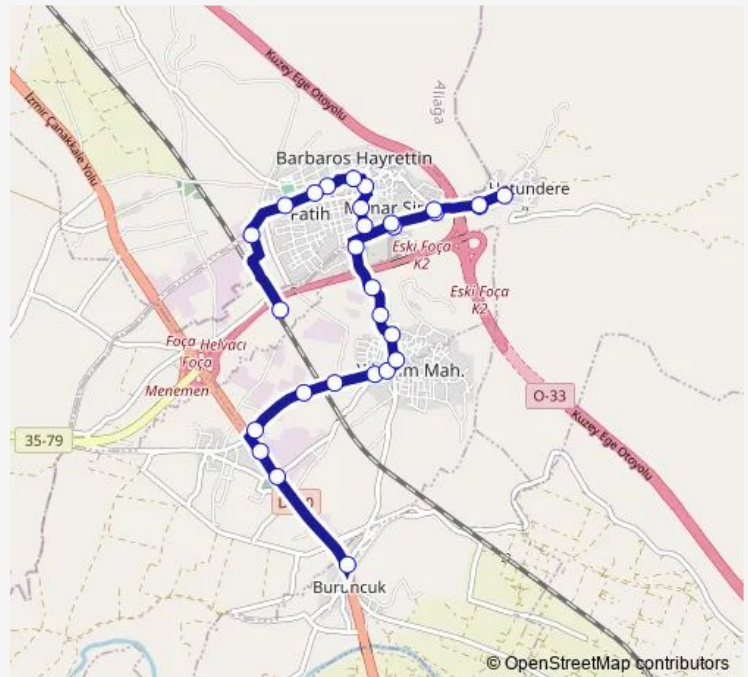

Saturday 06:00-22:30

Sunday 06:20-22:30

Route info

Direction: Buruncuk Son Durak

Stops: 29

Trip Duration: 0 hour 43 min

752 — Buruncuk - Hatundere Aktarma Merkezi

BusMaps

Tuesday 06:30-23:00

Wednesday 06:30-23:00

Thursday 06:30-23:00

Friday 06:30-23:00

Saturday 06:30-23:00

Sunday 06:55-23:00

Route info

Direction: Hatundere İstasyon