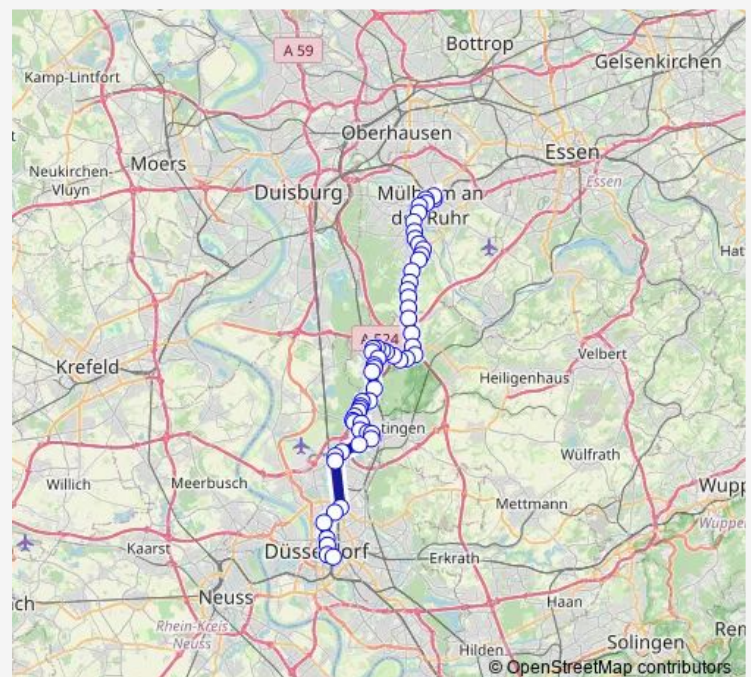

Ratingen Breslauer Straße

Ratingen Einsteinstraße

Ratingen Dieselstraße

Ratingen Im Rott

Ratingen Kaiserswerther Straße

Ratingen Rotdorn

Ratingen Angermunder Weg

Rtg. Daniel-Goldbach-Straße

### Route schedule

Düsseldorf Hbf — Mülheim Hauptbahnhof

Monday 05:10-18:55

Tuesday 05:10-18:55

Wednesday 05:10-18:55

Thursday 05:10-18:55

Friday 05:10-18:55

Saturday 05:47-17:42

### Route info

Direction: Düsseldorf Hbf

Stops: 58

Trip Duration: 1 hour 31 min

752

BusMaps

Ratingen Annastraße

Ratingen Alter Kirchweg