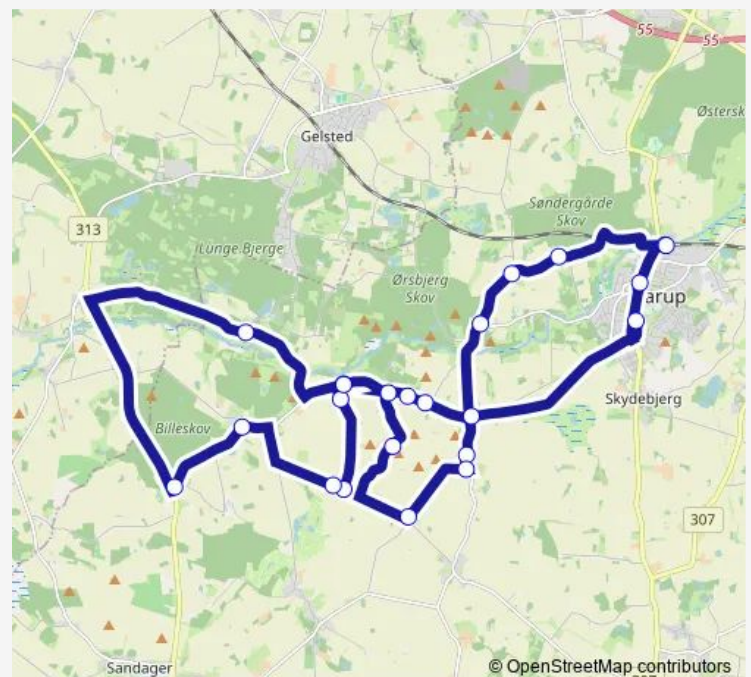

### Route schedule

Aarupskolen / Torpvej (Assens Kommune) — Aarup Station (Assens Kommune)

Monday 13:40

Tuesday 13:40

Wednesday —

Thursday —

Friday 13:40

Saturday —

### Route info

Direction: Aarupskolen / Torpvej (Assens Kommune)

Stops: 22

Trip Duration: 0 hour 52 min

## Direction

Aarup Station (Assens Kommune) — Campus Glamsbjerg / Langb (Assens Kommune)

35 stops

[Open route schedule](#)

Aarup Station (Assens Kommune)

Lindebjerg 32 (Assens Kommune)

Nedermarken / Åløkkevej (Assens Kommune)