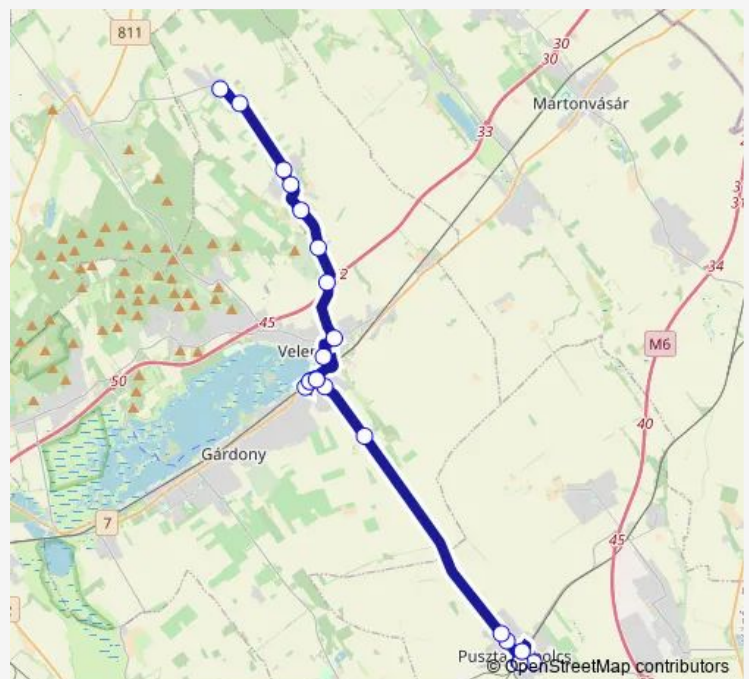

Thursday 16:05

Friday 16:05

Saturday —

Sunday —

Route info

Direction: Pusztaszabolcs, templom

Stops: 21

Trip Duration: 0 hour 43 min

752 — Pusztaszabolcs - Velence - Kápolnásnyék - Vereb

752 Coach Service time schedules and route maps are available in an offline PDF at busmaps.com. Use the busmaps.com website to see live bus times, train schedule or subway schedule, and step-by-step directions for all public transit in Szekesfehervar