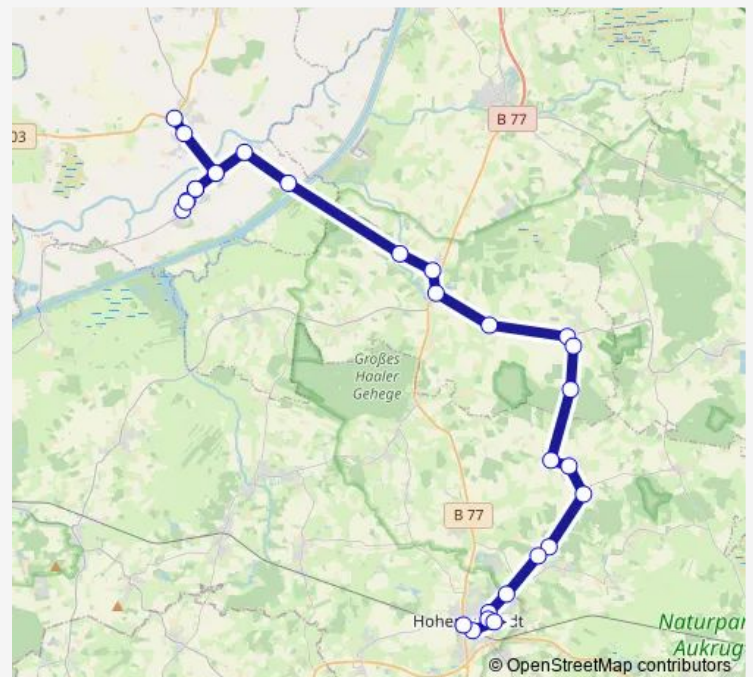

### Route schedule

Hamdorf Westerende — Hohenwestedt Zob

Monday 11:34-12:51

Tuesday 11:34-12:51

Wednesday 11:34-12:51

Thursday 11:34-12:51

Friday 11:34-12:51

Saturday —

### Route info

Direction: Hamdorf Westerende

Stops: 28

Trip Duration: 1 hour 5 min

Nindorf(b Neumünster) Bredenhoop

Tappendorf Holnweg

Tappendorf Kaacksburg

Hohenwestedt Fiefblöcken