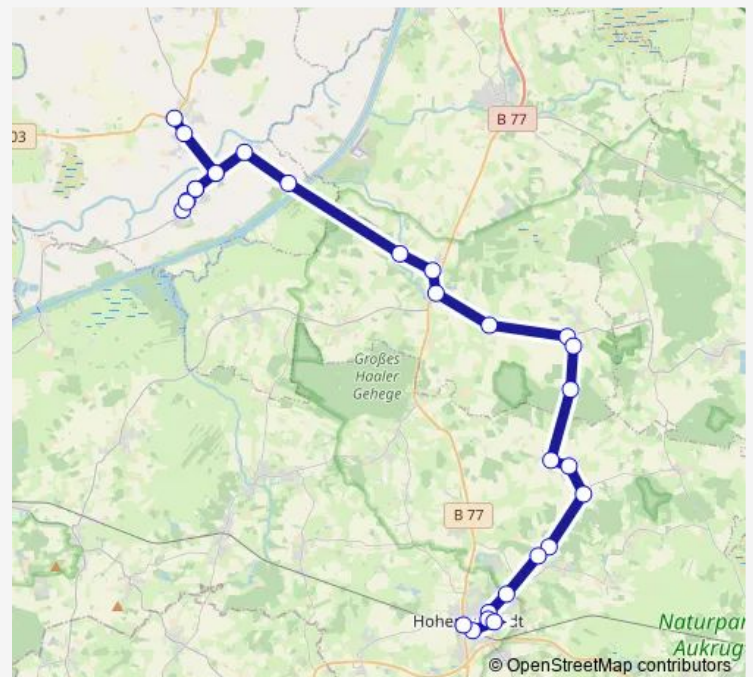

### Route schedule

Hamdorf Westerende — Hohenwestedt Zob

Monday 11:34-12:51

Tuesday 11:34-12:51

Wednesday 11:34-12:51

Thursday 11:34-12:51

Friday —

Saturday —

### Route info

Direction: Hamdorf Westerende

Stops: 28

Trip Duration: 1 hour 5 min

■ 752

Nindorf(b Neumünster) Bredenhoop

Tappendorf Holnweg

Tappendorf Kaacksburg