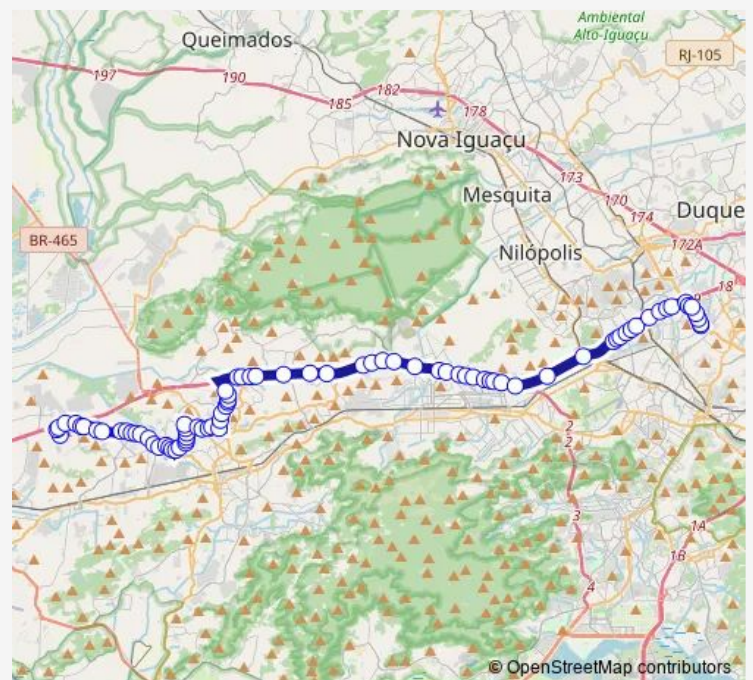

### Route schedule

Ponto Final: Jardim Palmares : Praça Guilherme Decaminada — Ponto Final: Metrô Coelho Neto

Monday	05:00-18:30
Tuesday	05:00-18:30
Wednesday	05:00-18:30
Thursday	05:00-18:30
Friday	05:00-18:30
Saturday	—
Sunday	—

### Route info

Direction: Ponto Final: Jardim Palmares : Praça Guilherme Decaminada

Stops: 84

Trip Duration: 1 hour 21 min

Daniel Dinis da Fonseca

Manuel José Valente

Domingos Meireles

Antonio Lago