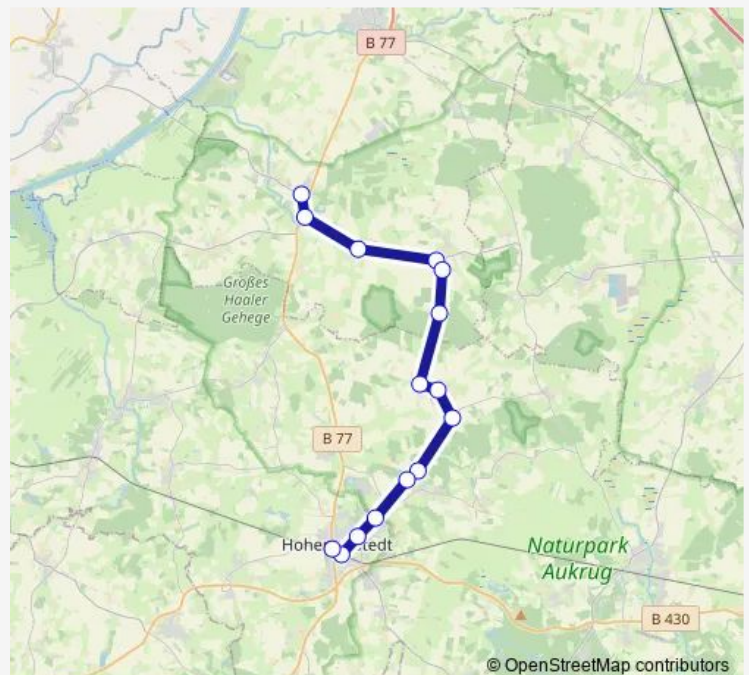

Stafstedt Ort

Stafstedt Ochsenweg

Hamweddel Legan

Route schedule

Hohenwestedt Zob — Hamweddel Legan

Monday —

Tuesday 09:03

Wednesday —

Thursday —

Friday —

Saturday —

Sunday —

Route info

Direction: Hohenwestedt Zob

Stops: 15

Trip Duration: 0 hour 25 min

© OpenStreetMap contributors

Direction

Hamweddel Legan — Hohenwestedt Zob

15 stops

[Open route schedule](#)

Hamweddel Legan

Stafstedt Ochsenweg

Stafstedt Ort

Route info

Direction: Hamweddel Legan

Stops: 15

Trip Duration: 0 hour 26 min

752 Bus time schedules and route maps are available in an offline PDF at busmaps.com. Use the busmaps.com website to see live bus times, train schedule or subway schedule, and step-by-step directions for all public transit in Doerpstedt