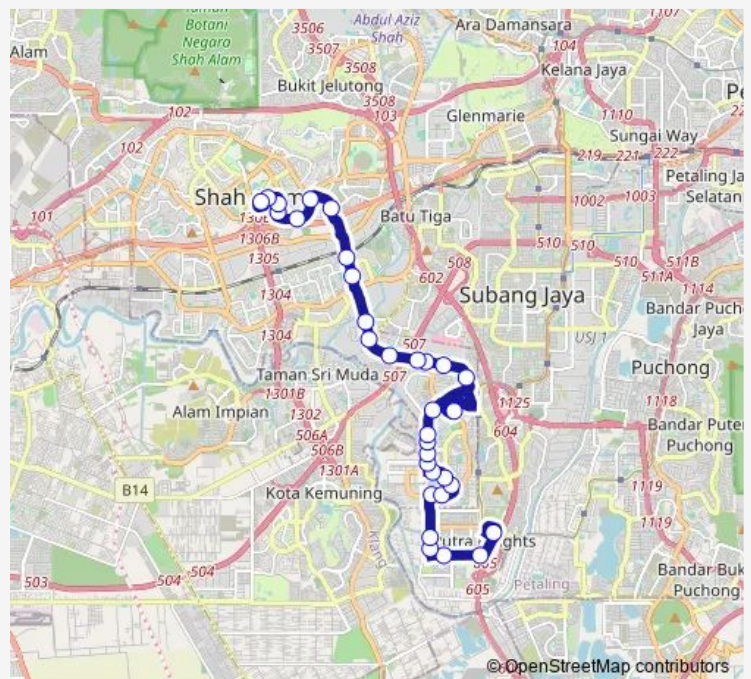

Thursday 06:00-22:25

Friday 06:00-22:25

Saturday 06:00-21:15

Sunday 06:00-21:15

Route info

Direction: (M) Sa786 Hentian Bandar Seksyen 14

Stops: 30

Trip Duration: 0 hour 50 min