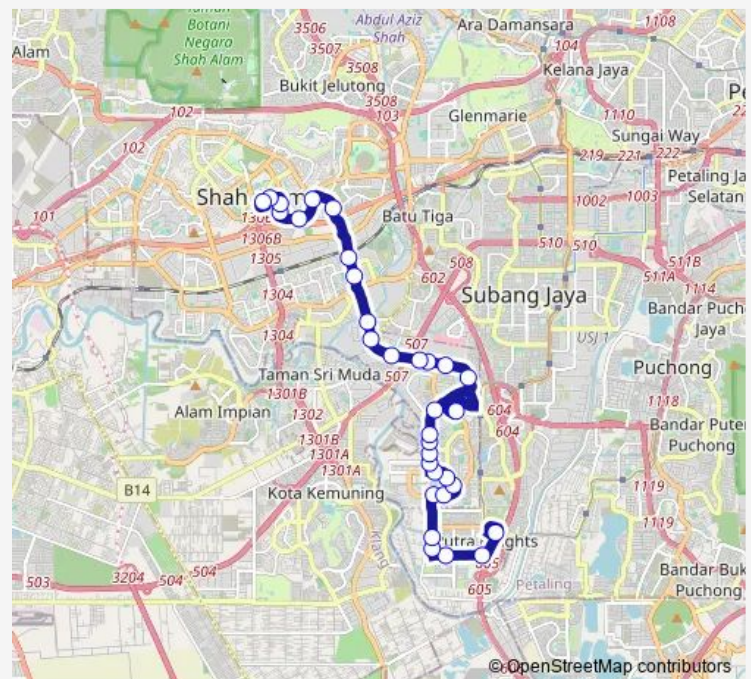

### Route schedule

(M) Sa786 Hentian Bandar Seksyen 14 — Sj705 LRT Putra Height

Monday 06:00-22:25

Tuesday 06:00-22:25

Wednesday 06:00-22:25

Thursday 06:00-22:25

Friday 06:00-22:25

Saturday 06:00-21:15

### Route info

Direction: (M) Sa786 Hentian Bandar Seksyen 14

Stops: 30

Trip Duration: 0 hour 50 min

Sa103 Taman Rekreasi Alam Megah

Sa104 SK Taman Alam Megah (Opp)

Sa70 SMK Alam Megah 2

Sa71 Flat Taman Alam Megah