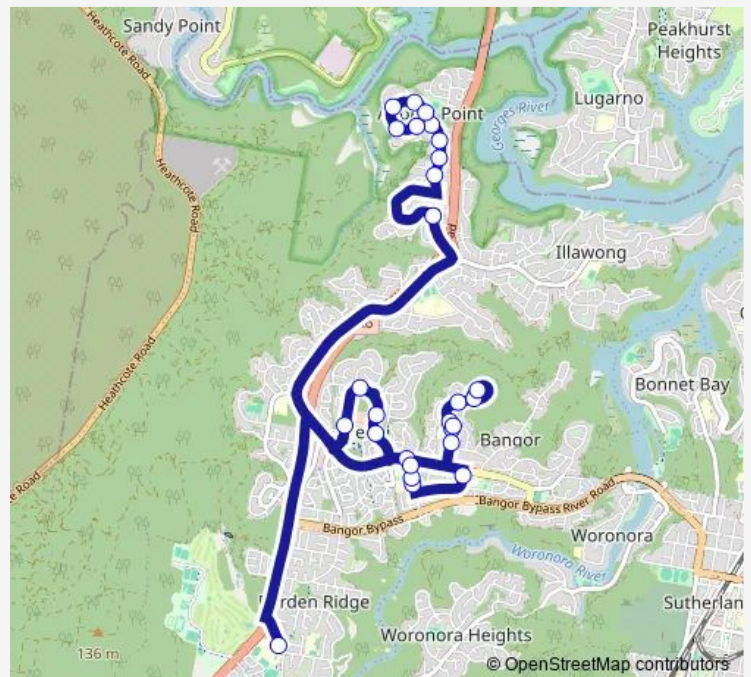

### Direction

Lucas Heights Community School — Brushwood Dr At Satinwood Cl

27 stops

[Open route schedule](#)

- Lucas Heights Community School
- Allison Cr After Macmahon Pl
- Allison Cres After Mina Rd
- Allison Cres Opp Club Central Menai
- Allison Cres Opp Menai Community Centre
- Menai Rd Opp Aquinas Catholic College
- Inaburra School, Billa Rd
- Billa Rd At Bodalla Cres
- Billa Rd At Berrico Pl
- Billa Rd After Berrico Pl
- Billa Rd At Balarang Pl
- Billa Rd At Bandalong Cres
- Billa Rd Opp Bowra Cl
- Bangor Public School, Dandarbong Av
- Aquinas College, Anzac Rd
- Aquinas College, Anzac Rd
- Holy Family Primary School, Anzac Rd
- Brushwood Dr At Coachwood Cres
- Brushwood Dr Opp Blueberry Pl
- Brushwood Dr At Paperbark Pl

### Route schedule

Lucas Heights Community School — Brushwood Dr At Satinwood Cl

Monday	15:05
Tuesday	15:05
Wednesday	15:05
Thursday	15:05
Friday	15:05
Saturday	—
Sunday	—

### Route info

Direction: Lucas Heights Community School

Stops: 27

Trip Duration: 0 hour 42 min

Brushwood Dr At Bottlebrush Pl

Brushwood Dr Opp Casuarina Rd

Brushwood Dr Opp Brushwood Dr

Brushwood Dr At Lomandra Pl

Brushwood Dr At Bassia Pl

Brushwood Dr At Moonah Rd

Brushwood Dr At Satinwood Cl

S028 School Bus time schedules and route maps are available in an offline PDF at [busmaps.com](https://busmaps.com). Use the [busmaps.com](https://busmaps.com) website to see live bus times, train schedule or subway schedule, and step-by-step directions for all public transit in Liverpool