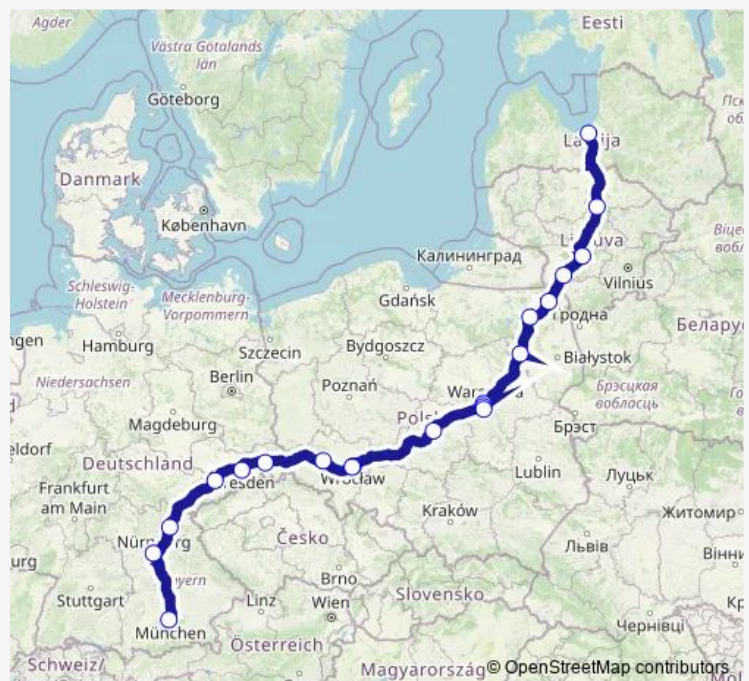

Wroclaw, ul. Norwida

Wroclaw, Bus Station

Legnica, Bus Station

Bautzen August-Bebel-Pl (Zob)

Dresden Hauptbahnhof

Chemnitz, Omnibusbahnhof

Bayreuth, Goethestraße

Nürnberg Hbf

### Route schedule

Riga, Bus Station — Zob

Monday 08:50

Tuesday 08:50

Wednesday 08:50

Thursday 08:50

Friday 08:50

Saturday 08:50

### Route info

Direction: Riga, Bus Station

Stops: 20

Trip Duration: 28 hour 0 min

N1230 — Riga - Warsaw - Munich