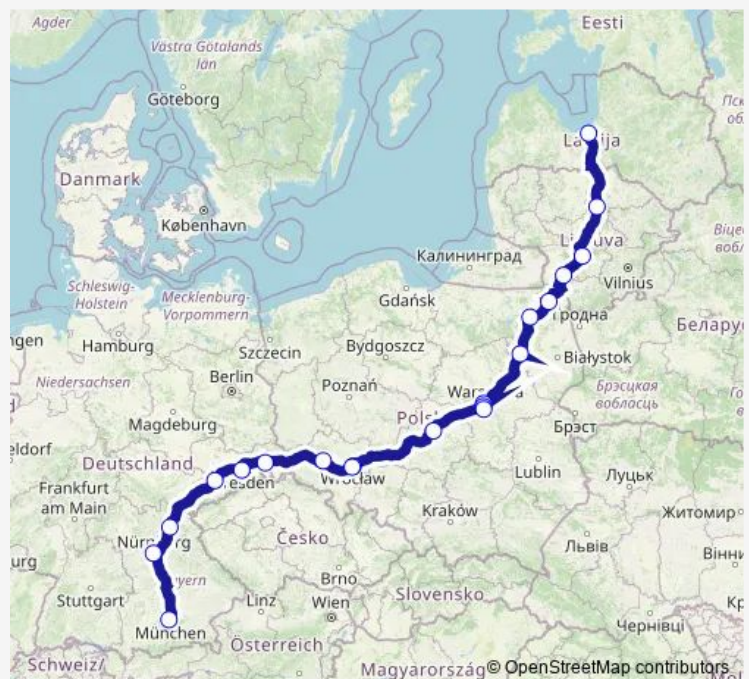

Wroclaw, ul. Norwida

Wroclaw, Bus Station

Legnica, Bus Station

Bautzen August-Bebel-Pl (Zob)

Dresden Hauptbahnhof

Chemnitz, Omnibusbahnhof

Bayreuth, Goethestraße

Nürnberg Hbf

### Route schedule

Riga, Bus Station — Zob

Monday 08:50

Tuesday 08:50

Wednesday 08:50

Thursday 08:50

Friday 08:50

Saturday 08:50

### Route info

Direction: Riga, Bus Station

Stops: 20

Trip Duration: 28 hour 0 min

N1230 — Riga - Warsaw - Munich