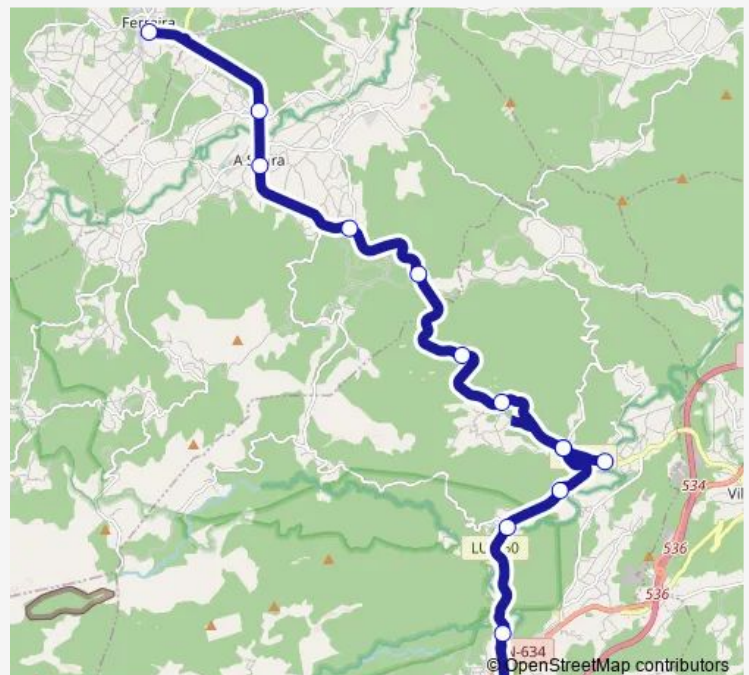

Tuesday 16:45

Wednesday 16:45

Thursday —

Friday 16:45

Saturday —

Sunday —

Route info

Direction: Mondoñedo E.A.

Stops: 15

Trip Duration: 0 hour 45 min

XG618018 — O Valadouro-Mondoñedo E.A.

Direction

O Valadouro — Mondoñedo E.A.

15 stops

[Open route schedule](#)

O Valadouro

Vilaúde

A Seara

Adelán

Pouso

Campa

Couboeira

Rego De Areas

A Seara

Monday	08:00
Tuesday	08:00
Wednesday	08:00
Thursday	—
Friday	08:00
Saturday	—
Sunday	—

Route info

Direction: O Valadouro

Stops: 15

Trip Duration: 0 hour 45 min

XG618018 Bus time schedules and route maps are available in an offline PDF at busmaps.com. Use the busmaps.com website to see live bus times, train schedule or subway schedule, and step-by-step directions for all public transit in Barreiros