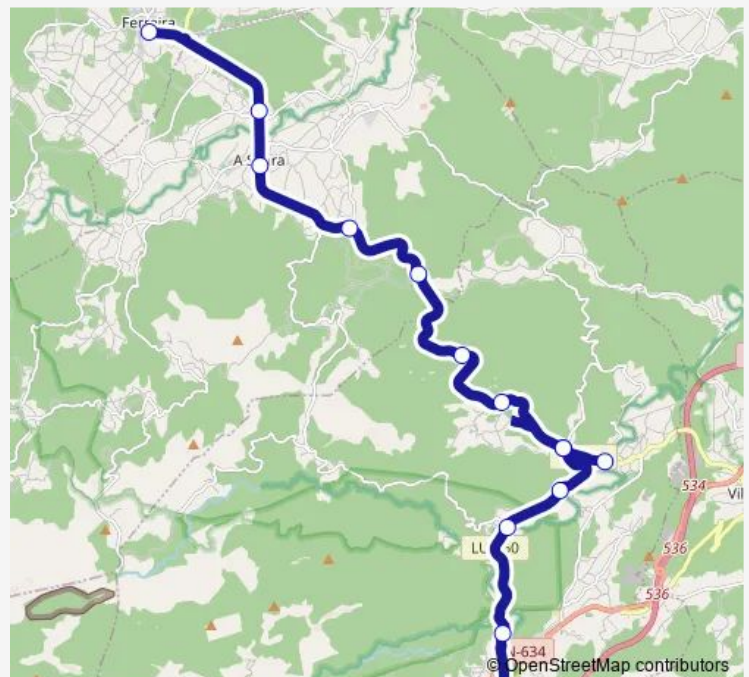

Tuesday 16:45

Wednesday 16:45

Thursday —

Friday 16:45

Saturday —

Sunday —

Route info

Direction: Mondoñedo E.A.

Stops: 15

Trip Duration: 0 hour 45 min

■ Xg618018 — O Valadouro-Mondoñedo E.A.

Direction

O Valadouro — Mondoñedo E.A.

15 stops

[Open route schedule](#)

O Valadouro

Monday 08:00

Tuesday 08:00

Wednesday 08:00

Thursday —

Friday 08:00

Saturday —

Sunday —

Route info

Direction: O Valadouro

Stops: 15

Trip Duration: 0 hour 45 min

Xg618018 Bus time schedules and route maps are available in an offline PDF at busmaps.com. Use the busmaps.com website to see live bus times, train schedule or subway schedule, and step-by-step directions for all public transit in Barreiros