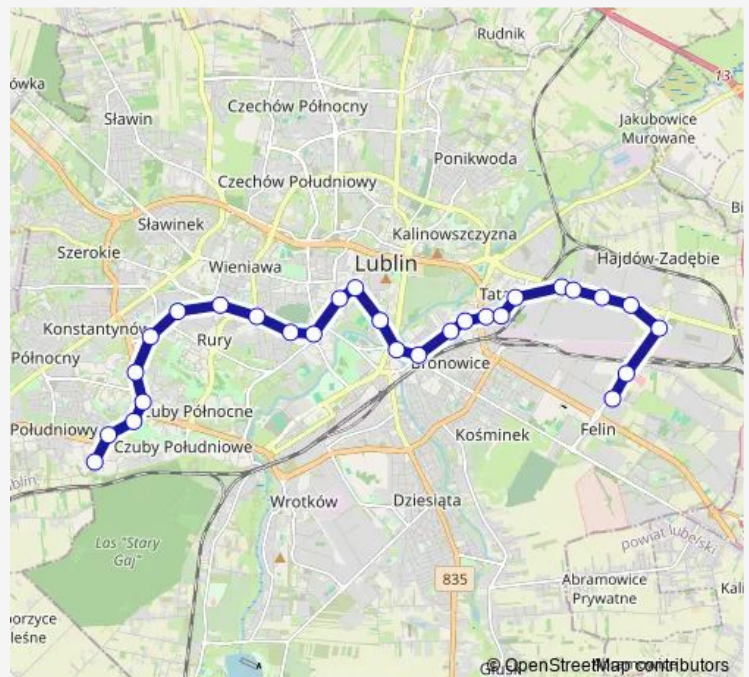

### Direction

undefined — undefined

0 stops

[Open route schedule](#)

### Route schedule

undefined — undefined

Monday 09:17-23:37

Tuesday 09:17-23:37

Wednesday 09:17-23:37

Thursday 09:17-23:37

Friday 09:17-23:37

Saturday 23:02-23:35

### Route info

Direction:

Stops: 0

Trip Duration: – min

159

**Direction**

undefined — undefined

0 stops