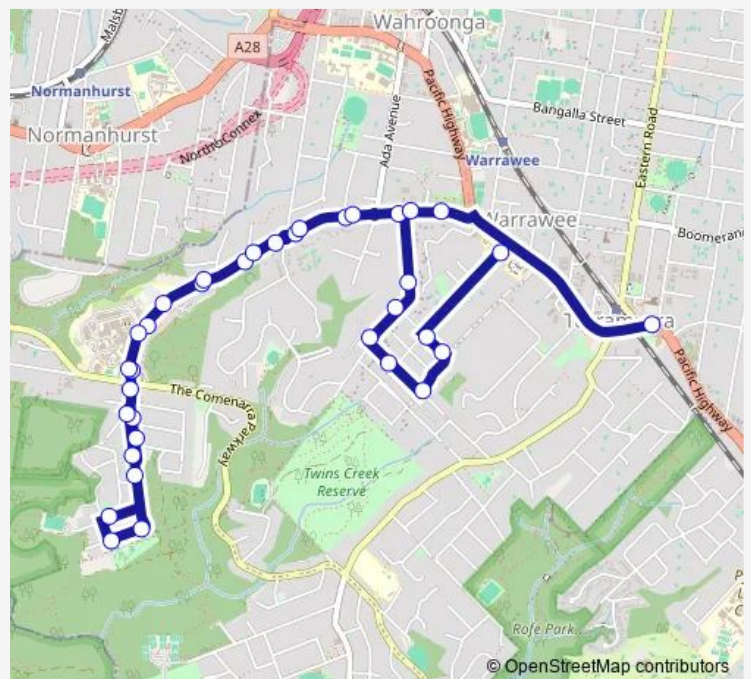

School Bus 9086 Warrawee PS to Fox Valley Rd before Field PI, Wahroonga

Go to website

Direction

Blytheswood Av Opp Warrawee Public School — Pacific Hwy At Turramurra Av

35 stops

[Open route schedule](#)

- Blytheswood Av Opp Warrawee Public School
- Mildred St At Blytheswood Av
- Mildred St At Finlay Rd
- Finlay Rd At Monteith St
- Monteith St Before Roland Lane
- Roland Av Opp Monteith St
- Roland Av Opp Mildred St
- 29 Roland Av
- Fox Valley Rd At Roland Av
- Fox Valley Rd Opp Amaroo Av
- William Lewis Park, Fox Valley Rd
- Fox Valley Rd After Lucinda Av
- Retaval Preparatory School, Fox Valley Rd
- Fox Valley Rd Opp Strone Av
- Fox Valley Rd Opp Sydney Adventist Hospital
- Fox Valley Rd Opp Wahroonga Adventist Primary School
- The Broadway After Fox Valley Rd
- The Broadway At Moona Pde
- Leuna Av Opp The Broadway
- Leuna Av At Morona Av

Route schedule

Blytheswood Av Opp Warrawee Public School — Pacific Hwy At Turramurra Av

Monday	15:05
Tuesday	15:05
Wednesday	15:05
Thursday	15:05
Friday	15:05
Saturday	—
Sunday	—

Route info

Direction: Blytheswood Av Opp Warrawee Public School

Stops: 35

Trip Duration: 0 hour 32 min

9086 — Warrawee PS to Fox Valley Rd before Field PI, Wahroonga **BusMaps**

Yanilla Av After Morona Av

The Broadway After Talgai Av

The Broadway Opp Kerela Av

The Broadway At Fox Valley Rd

Fox Valley Rd Opp William Lewis Park

Fox Valley Rd After Amaroo Av

Fox Valley Rd Before Field Pl

Fox Valley Rd After Field Pl

Pacific Hwy At Turramurra Av

9086 School Bus time schedules and route maps are available in an offline PDF at busmaps.com. Use the busmaps.com website to see live bus times, train schedule or subway schedule, and step-by-step directions for all public transit in Sydney