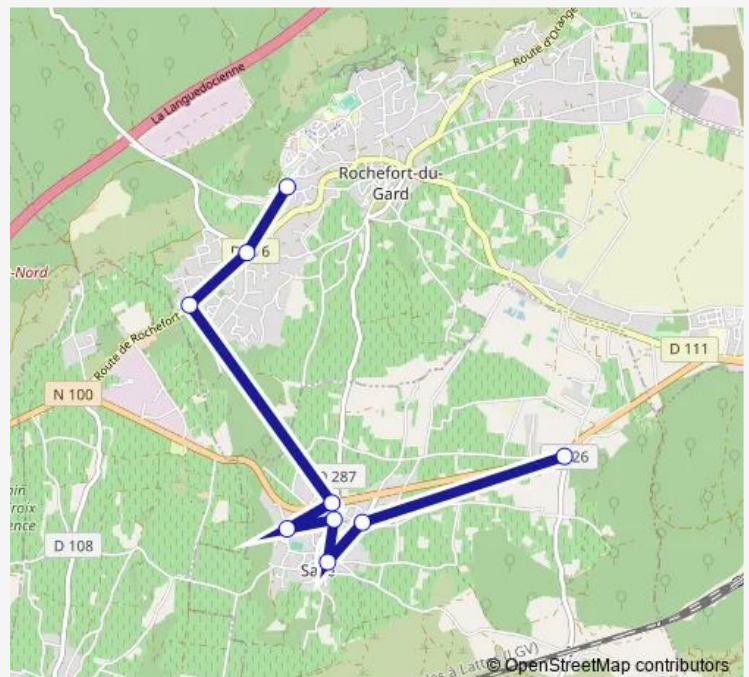

### Route schedule

Fontaine du Buis — Collège Haignéré

Monday 07:25

Tuesday 07:25

Wednesday 07:25

Thursday 07:25

Friday 07:25

Saturday —

### Route info

Direction: Fontaine du Buis

Stops: 6

Trip Duration: 0 hour 20 min

SR1 — Saze - College C. Haignere

## Route info

Direction: Collège Haignéré

Stops: 8

Trip Duration: 0 hour 25 min

## Route info

Direction: Le Pesquier

Stops: 8

Trip Duration: 0 hour 22 min