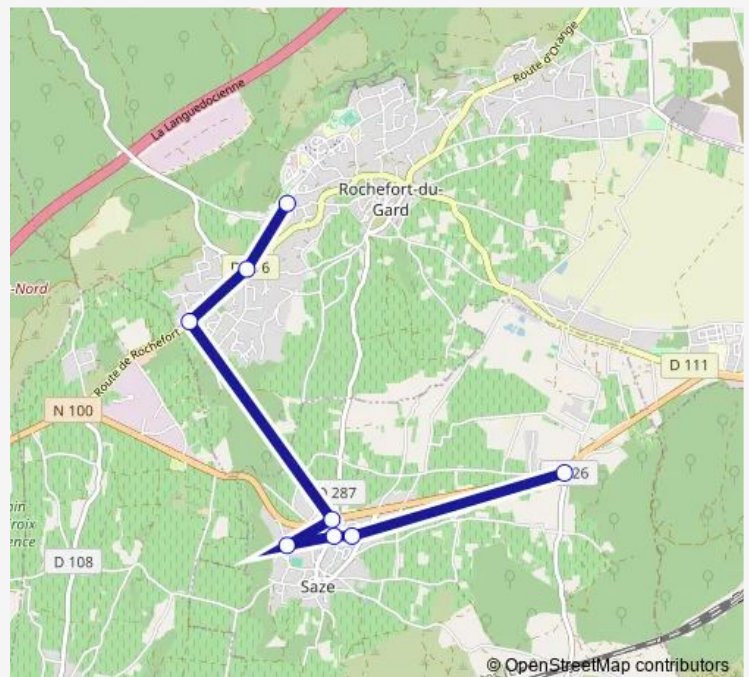

### Route schedule

Fontaine du Buis — Collège Haignéré

Monday —

Tuesday —

Wednesday —

Thursday —

Friday 07:25

Saturday —

### Route info

Direction: Fontaine du Buis

Stops: 6

Trip Duration: 0 hour 20 min

■ Sr1 — Saze - College C. Haignere

**Direction**

Fontaine du Buis — Collège Haignéré

5 stops