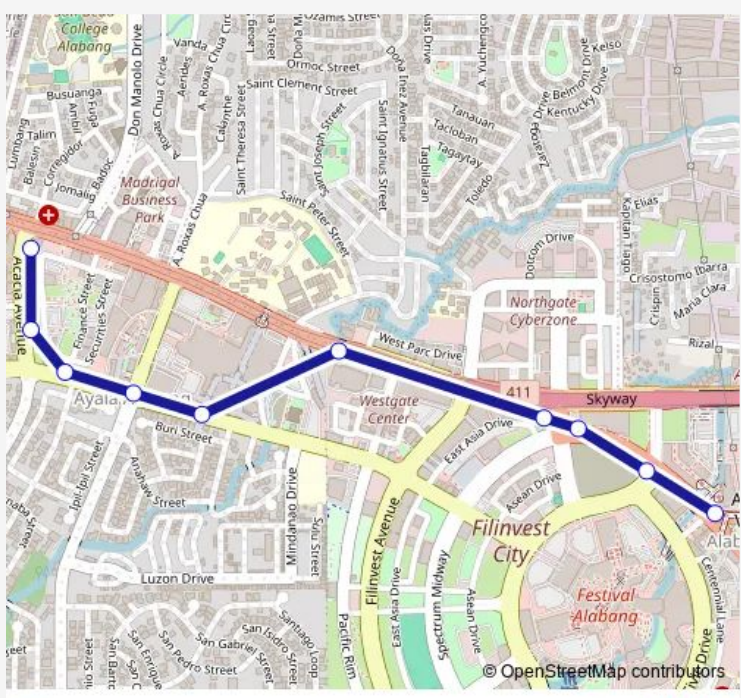

Bus Brgy Ayala Alabang Alabang Market

[Go to website](#)

Direction
 Spectrum Midway Extension, Montinlupa City — Avacia Avenue, Montinlupa City

10 stops

[Open route schedule](#)

- Spectrum Midway Extension, Montinlupa City
- Yellow Station, South Station Complex Spectrum Midway Extension, Muntinlupa City, Manila
- Spectrum Midway Extension, Muntinlupa City, Manila
- Bridgeway, Montinlupa City
- Alabang-Zapote Road, Muntinlupa City, Manila
- Commerce Avenue, Ayala Alabang Village, Montinlupa City
- Commerce Avenue, Montinlupa City
- Commerce Avenue, Montinlupa City
- Avacia Avenue, Montinlupa City
- Avacia Avenue, Montinlupa City

Route schedule

Spectrum Midway Extension, Montinlupa City — Avacia Avenue, Montinlupa City

Monday	00:00
Tuesday	00:00
Wednesday	00:00
Thursday	00:00
Friday	00:00
Saturday	00:00
Sunday	00:00

Route info

Direction: Spectrum Midway Extension, Montinlupa City

Stops: 10

Trip Duration: 0 hour 13 min

Bus time schedules and route maps are available in an offline PDF at busmaps.com. Use the busmaps.com website to see live bus times, train schedule or subway schedule, and step-by-step directions for all public transit in Muntinlupa