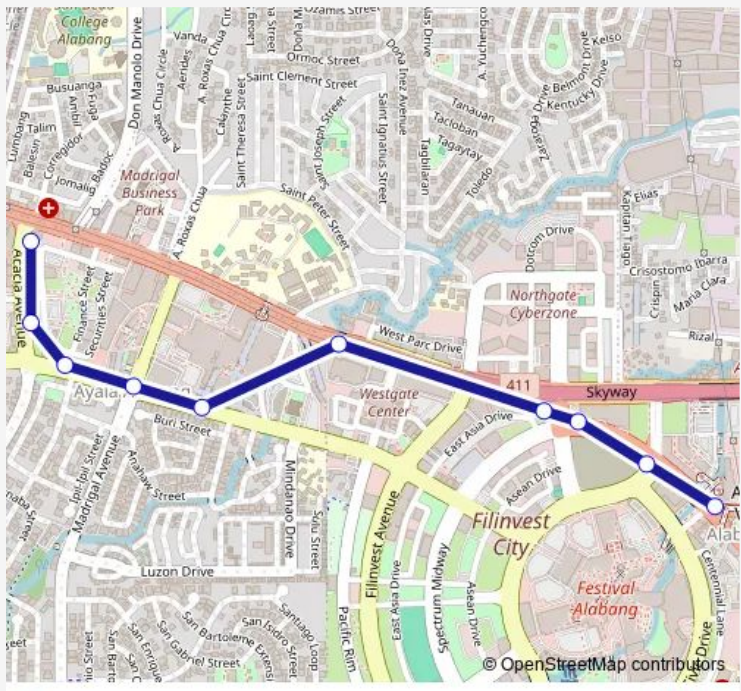

Bus Brgy Ayala Alabang Alabang Market

[Go to website](#)

Direction
 Spectrum Midway Extension, Montinlupa City — Avacia Avenue, Montinlupa City

10 stops

[Open route schedule](#)

- Spectrum Midway Extension, Montinlupa City
- Yellow Station, South Station Complex Spectrum Midway Extension, Muntinlupa City, Manila
- Spectrum Midway Extension, Muntinlupa City, Manila
- Bridgeway, Montinlupa City
- Alabang-Zapote Road, Muntinlupa City, Manila
- Commerce Avenue, Ayala Alabang Village, Montinlupa City
- Commerce Avenue, Montinlupa City
- Commerce Avenue, Montinlupa City
- Avacia Avenue, Montinlupa City
- Avacia Avenue, Montinlupa City

Route schedule

Spectrum Midway Extension, Montinlupa City — Avacia Avenue, Montinlupa City

Monday	00:00
Tuesday	00:00
Wednesday	00:00
Thursday	00:00
Friday	00:00
Saturday	00:00
Sunday	00:00

Route info

Direction: Spectrum Midway Extension, Montinlupa City

Stops: 10

Trip Duration: 0 hour 13 min

Bus time schedules and route maps are available in an offline PDF at busmaps.com. Use the busmaps.com website to see live bus times, train schedule or subway schedule, and step-by-step directions for all public transit in Muntinlupa