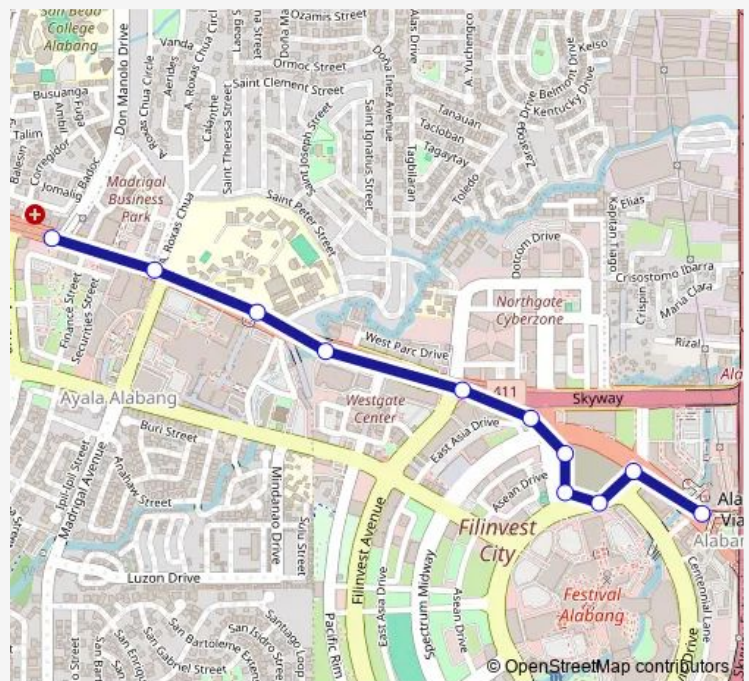

Route schedule

Alabang-Zapote Road, Muntinlupa City, Manila — Spectrum Midway Extension, Muntinlupa City

Monday 00:00

Tuesday 00:00

Wednesday 00:00

Thursday 00:00

Friday 00:00

Saturday 00:00

Sunday 00:00

Route info

Direction: Alabang-Zapote Road, Muntinlupa City, Manila

Stops: 11

Trip Duration: 0 hour 12 min

Brgy Ayala Alabang Alabang Market

Bus time schedules and route maps are available in an offline PDF at busmaps.com. Use the busmaps.com website to see live bus times, train schedule or subway schedule, and step-by-step directions for all public transit in Muntinlupa