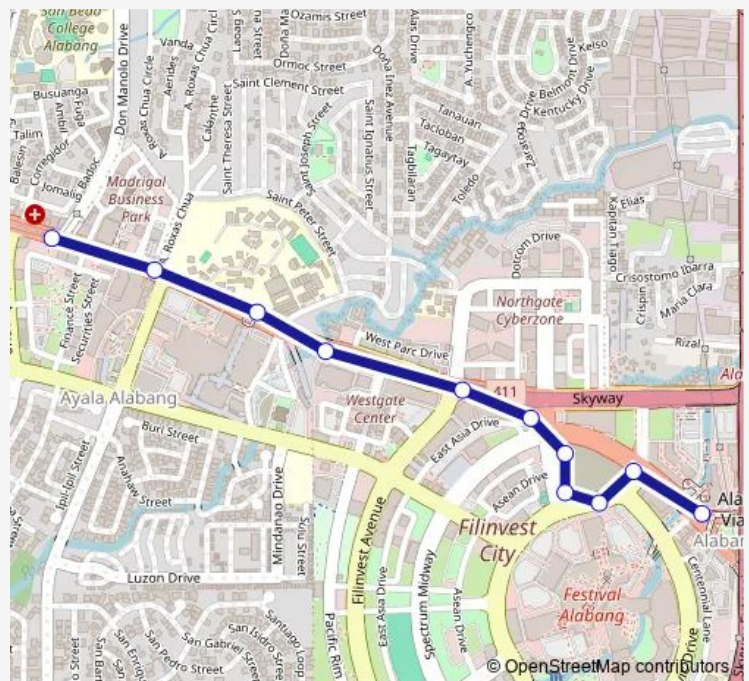

Route schedule

Alabang-Zapote Road, Muntinlupa City, Manila — Spectrum Midway Extension, Muntinlupa City

| | |
|-----------|-------|
| Monday | 00:00 |
| Tuesday | 00:00 |
| Wednesday | 00:00 |
| Thursday | 00:00 |
| Friday | 00:00 |
| Saturday | 00:00 |
| Sunday | 00:00 |

Route info

Direction: Alabang-Zapote Road, Muntinlupa City, Manila

Stops: 11

Trip Duration: 0 hour 12 min

■ Brgy Ayala Alabang Alabang Market

Bus time schedules and route maps are available in an offline PDF at busmaps.com. Use the busmaps.com website to see live bus times, train schedule or subway schedule, and step-by-step directions for all public transit in Muntinlupa