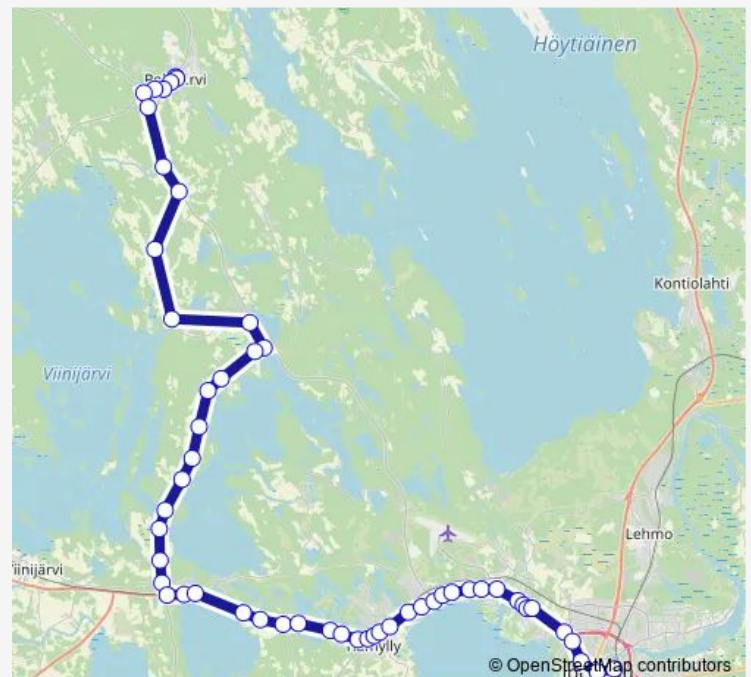

Thursday 15:05

Friday 15:05

Saturday —

Sunday —

Route info

Direction: Polvijärvi las

Stops: 54

Trip Duration: 1 hour 20 min