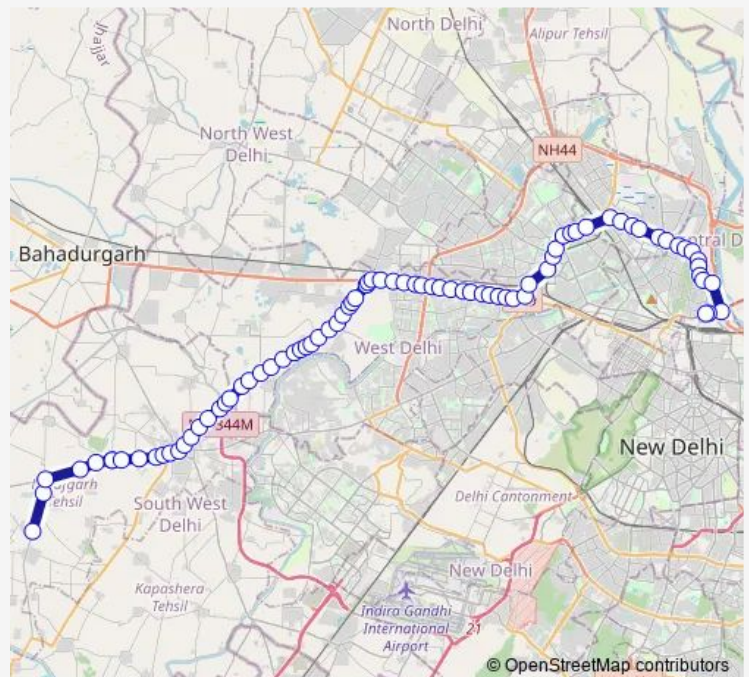

### Route schedule

Samaspur Khalsa — Isbt Nityanand Marg

Monday 06:45-17:25

Tuesday 06:45-17:25

Wednesday 06:45-17:25

Thursday 06:45-17:25

Friday 06:45-17:25

Saturday 06:45-17:25

### Route info

Direction: Samaspur Khalsa

Stops: 80

Trip Duration: 2 hour 45 min

883bltddown

BusMaps

Baprola Village

Bakkarwala Crossing