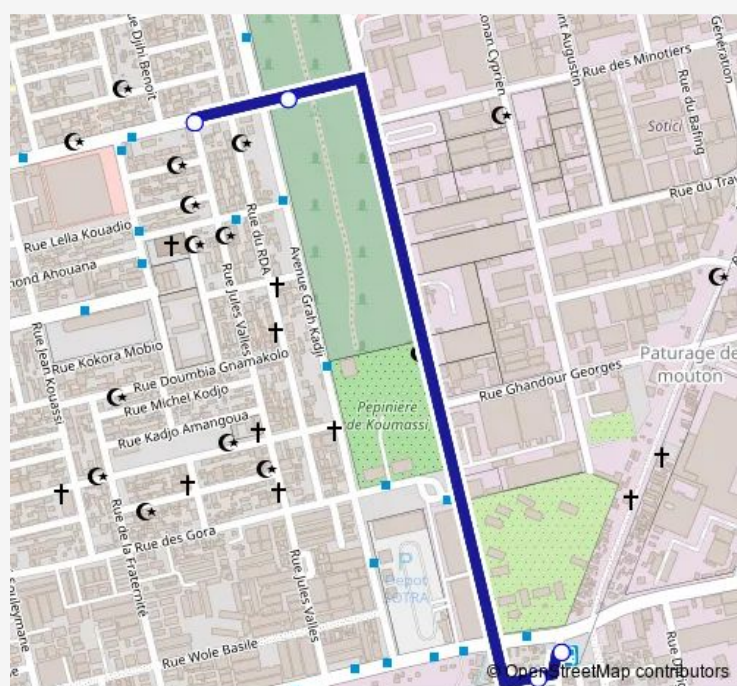

Bus woro woro : Koumassi grand marché ↔ Soweto

[Go to website](#)

Direction

Grand Marché de Koumassi — Gare de Wôrô-Wôrô Soweto

4 stops

[Open route schedule](#)

Grand Marché de Koumassi

Cimétière de Koumassi

Nouveau marché Soweto

Gare de Wôrô-Wôrô Soweto

Route schedule

Grand Marché de Koumassi — Gare de Wôrô-Wôrô Soweto

Monday	06:00
Tuesday	06:00
Wednesday	06:00
Thursday	06:00
Friday	06:00
Saturday	06:00
Sunday	06:00

Route info

Direction: Grand Marché de Koumassi

Stops: 4

Trip Duration: 0 hour 9 min

woro woro : Koumassi grand marché ↔ Soweto

Direction

Gare de Wôrô-Wôrô Soweto — Grand Marché de Koumassi

6 stops

Route info

Direction: Gare de Wôrô-Wôrô Soweto

Stops: 6

Trip Duration: 0 hour 8 min

Bus time schedules and route maps are available in an offline PDF at busmaps.com. Use the busmaps.com website to see live bus times, train schedule or subway schedule, and step-by-step directions for all public transit in Abidjan