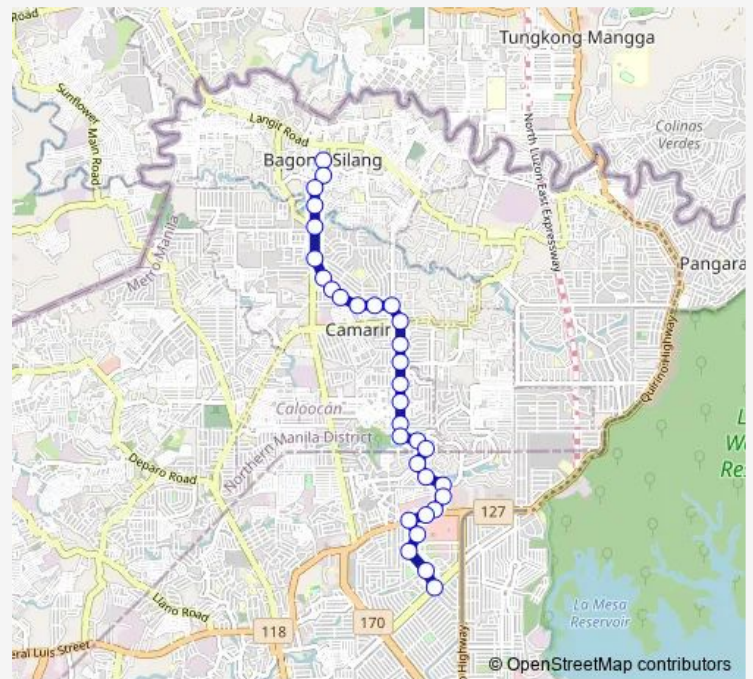

Sampaguita near Zapote Street / Azalea Intersection, Caloocan City

### Route schedule

Sto. Nino Parish, Old Zabarte, Caloocan City — Mindanao Avenue / Belfast Intersection, Quezon City

Monday 00:00

Tuesday 00:00

Wednesday 00:00

Thursday 00:00

Friday 00:00

Saturday 00:00

### Route info

Direction: Sto. Nino Parish, Old Zabarte, Caloocan City

Stops: 32

Trip Duration: 0 hour 34 min

■ Bagong Silang - Novaliches

Sto. Nino de Maligaya, Sampaguita, Caloocan City

Sampaguita, Caloocan City

Robinsons Nova Market, Quirino Highway, Caloocan City

Novastop, Quirino Highway, Caloocan City

Belfast / Bulalakaw Intersection, Quezon City

Belfast / SM Fairview Intersection, Quezon City

Belfast / Bishop Avenue Intersection, Quezon City