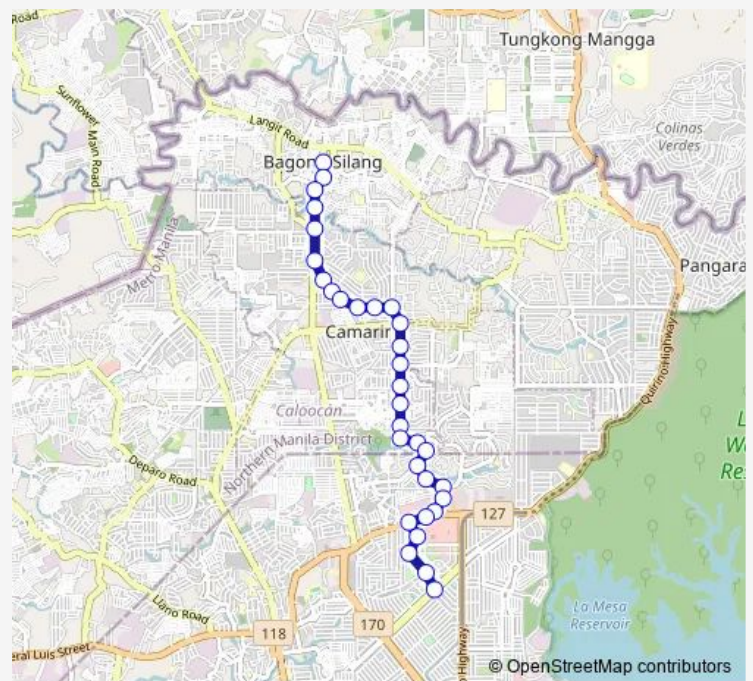

Sampaguita near Zapote Street / Azalea Intersection, Caloocan City

Route schedule

Sto. Nino Parish, Old Zabarte, Caloocan City — Mindanao Avenue / Belfast Intersection, Quezon City

Monday 00:00

Tuesday 00:00

Wednesday 00:00

Thursday 00:00

Friday 00:00

Saturday 00:00

Sunday 00:00

Route info

Direction: Sto. Nino Parish, Old Zabarte, Caloocan City

Stops: 32

Trip Duration: 0 hour 34 min

■ Bagong Silang - Novaliches

Sto. Nino de Maligaya, Sampaguita, Caloocan City

Sampaguita, Caloocan City

Sampaguita / Atrium Intersection , Caloocan City

Hospital, 121.05684

Sampaguita / Maligaya Intersection, Caloocan City

Service Road / Maligaya Intersection , Caloocan City

Robinsons Nova Supermarket, Quirino Highway,
Caloocan City, Manila

Robinsons Nova Market, Quirino Highway, Caloocan City

Novastop, Quirino Highway, Caloocan City