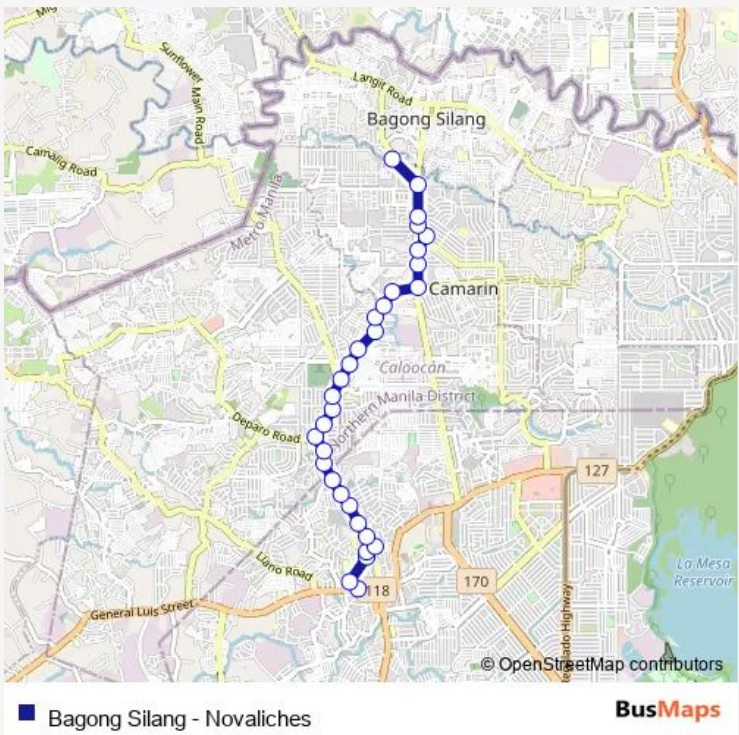

Bus Bagong Silang - Novaliches

[Go to website](#)

Direction
 General Luis / Gold Intersection, Caloocan City — Barugo, Caloocan City
 31 stops
[Open route schedule](#)

- General Luis / Gold Intersection, Caloocan City
- Gold / Silver Intersection, Caloocan City
- Topaz / Ruby Intersection, Caloocan City
- Pearl, Caloocan City
- Susano, Caloocan City
- Susano, Caloocan City
- St Luke's School, Susano, Caloocan City
- Susano / Paraiso Intersection, Caloocan City
- Susano / Jordan Intersection, Caloocan City
- Susano / Joyville Drive Intersection, Caloocan City
- United Methodist Church, Susano, Caloocan City
- Deparo Road / Camarin Road Intersection, Caloocan City
- Camarin Road, Caloocan City
- Iglesia ni Kristo, Camarin Road, Caloocan City
- Camarin Road near Gemini Interserction, Caloocan City
- Camarin Road, Caloocan City
- Camarin Road, Caloocan City
- Camarin Road, Caloocan City
- Camarin Road, Caloocan City
- Camarin Road, Caloocan City
- Camarin Road, Caloocan City
- Camarin Road, Caloocan City

Route schedule
 General Luis / Gold Intersection, Caloocan City — Barugo, Caloocan City

Monday	00:00
Tuesday	00:00
Wednesday	00:00
Thursday	00:00
Friday	00:00
Saturday	00:00
Sunday	00:00

Route info
 Direction: General Luis / Gold Intersection, Caloocan City
 Stops: 31
 Trip Duration: 0 hour 31 min

Camarin Road / Sampaguita Intersection, Caloocan City

Camarin Road, Caloocan City

Zabarte Road / Camarin Road Intersection, Caloocan City

New Lance Center for Education, Zabarte Road, Caloocan City

Zabarte Road, Caloocan City

Captain F. Samano, Caloocan City

Nodado General Hospital, Old Zabarte, Caloocan City

Captain F. Samano, Caloocan City

National Mental Hospital, Barugo, Caloocan City

Barugo, Caloocan City

Bus time schedules and route maps are available in an offline PDF at busmaps.com. Use the busmaps.com website to see live bus times, train schedule or subway schedule, and step-by-step directions for all public transit in Manila