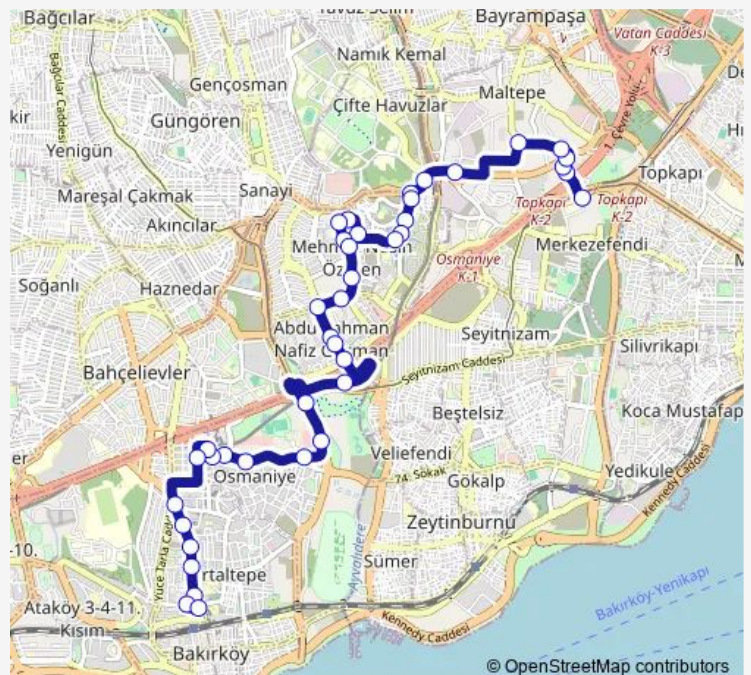

### Route schedule

Panorama 1453 — Zuhuratbaba Cad.

Monday 06:30

Tuesday 06:30

Wednesday 06:30

Thursday 06:30

Friday 06:30

Saturday 06:30

### Route info

Direction: Panorama 1453

Stops: 40

Trip Duration: 0 hour 32 min

■ BAKIRKÖY-MERTER-TOPKAPI — Bakirköy - Metro - Topkapi

BusMaps

Şair Ahmet Kutsi Tecer Cad.

Şair Ahmet Kutsi Tecer Cad.

## Route info

Direction: Zuhuratbaba Cad.

Stops: 46

Trip Duration: 0 hour 37 min

Yılmaz Sokak

Yılmaz Sk.

Göksel Sk.

Sulhi Garan Cad.