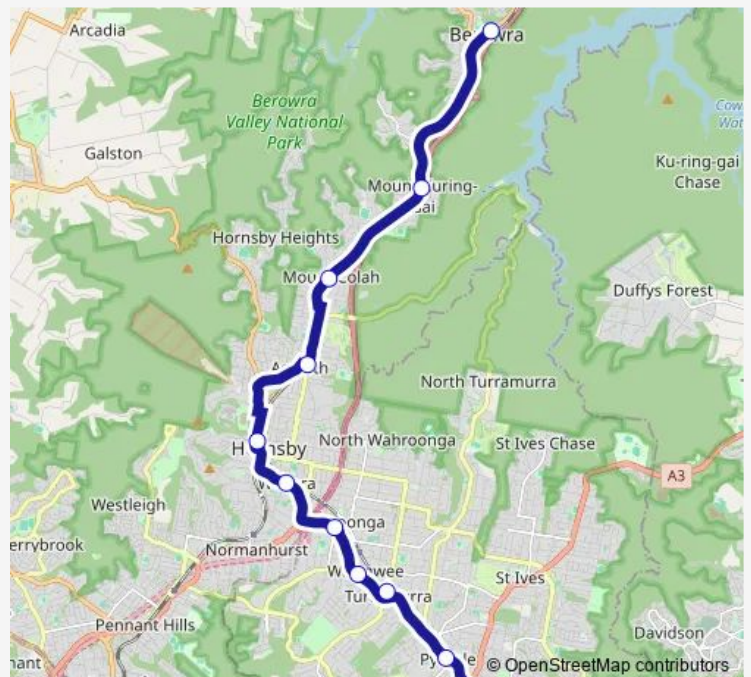

Friday —

Saturday 03:30-01:09<sup>+1</sup>

Sunday 03:30-00:09<sup>+1</sup>

Route info

Direction: Berowra Station, Pacific Hwy

Stops: 11

Trip Duration: 0 hour 42 min

45t1 — Unknown

**Direction**

Gordon Station, Stand C — Berowra Station, Pacific Hwy

11 stops

[Open route schedule](#)

Gordon Station, Stand C

Ku-Ring-Gai Town Hall, Pacific Hwy

Turramurra Station, Stand B

Warrawee Public School, Pacific Hwy

Abbotsleigh College, Pacific Hwy

Pacific Hwy Before Yardley Av

Hornsby Station, George St

Pacific Hwy Opp Asquith Station

Pacific Hwy Opp Mt Colah Station

Pacific Hwy Opp Mount Kuring-gai Station

Berowra Station, Pacific Hwy

## Route schedule

Gordon Station, Stand C — Berowra Station, Pacific Hwy

Monday —

Tuesday —

Wednesday —

Thursday —

Friday —

Saturday 04:29-01:59<sup>+1</sup>Sunday 04:29-01:59<sup>+1</sup>