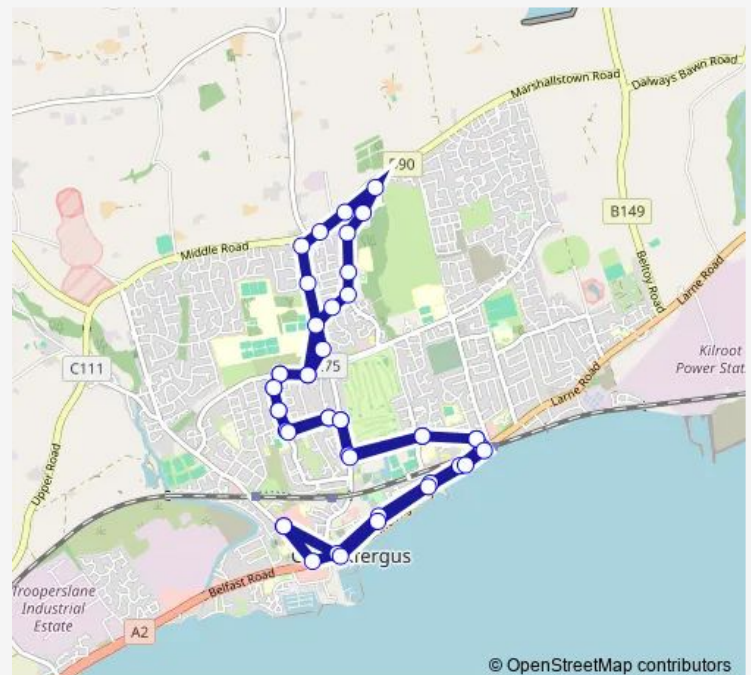

Bus 365b Carrickfergus Town Service

[Go to website](#)

Direction

Tesco Superstore — Tesco Superstore

45 stops

[Open route schedule](#)

Tesco Superstore

Davys Street

Straidwalk

Oakfield Church

Oakfield Primary School

Route schedule

Tesco Superstore — Tesco Superstore

Monday 09:40-14:20

Tuesday 09:40-14:20

Wednesday 09:40-14:20

Thursday 09:40-14:20

Friday 09:40-14:20

Saturday 11:30-14:40

Sunday —

Route info

Direction: Tesco Superstore

Stops: 45

Trip Duration: 0 hour 32 min

© OpenStreetMap contributors

365b — Carrickfergus Town Service

BusMaps

Beechfield Close

Church Of The Nazarene

Bessfield

Sullatober Road

Red Brae Road