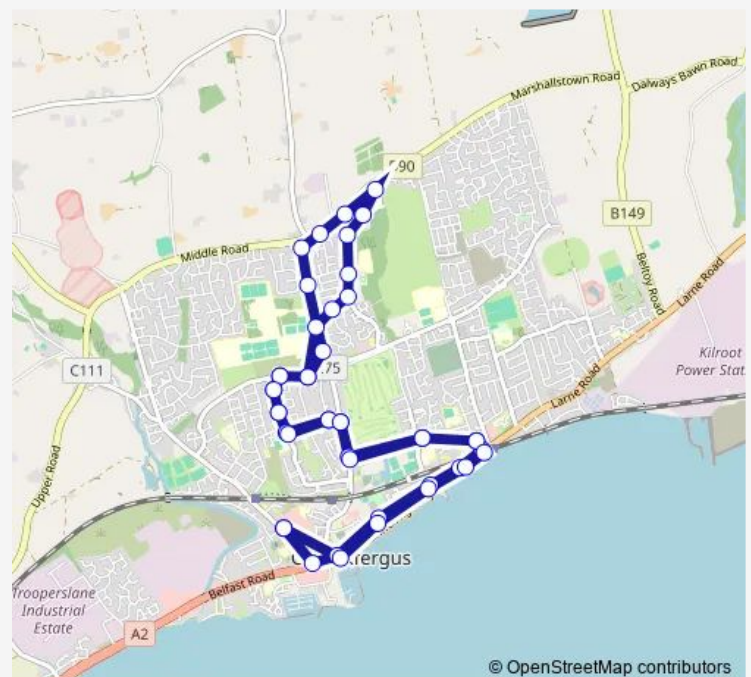

Straidwalk

Oakfield Church

Oakfield Primary School

Route schedule

Tesco Superstore — Tesco Superstore

Monday 09:40-14:20

Tuesday 09:40-14:20

Wednesday 09:40-14:20

Thursday 09:40-14:20

Friday 09:40-14:20

Saturday 11:30-14:40

Sunday —

Route info

Direction: Tesco Superstore

Stops: 45

Trip Duration: 0 hour 32 min

© OpenStreetMap contributors

365b — Carrickfergus Town Service

BusMaps

Beechfield Close

Church Of The Nazarene

Bessfield

Sullatober Road

Red Brae Road

Bridewell Drive

Golf Club

Prince William Way

Barn Road

Elizabeth Avenue

Downshire Train Station [bus stop]

Green Street

Scotch Quarter