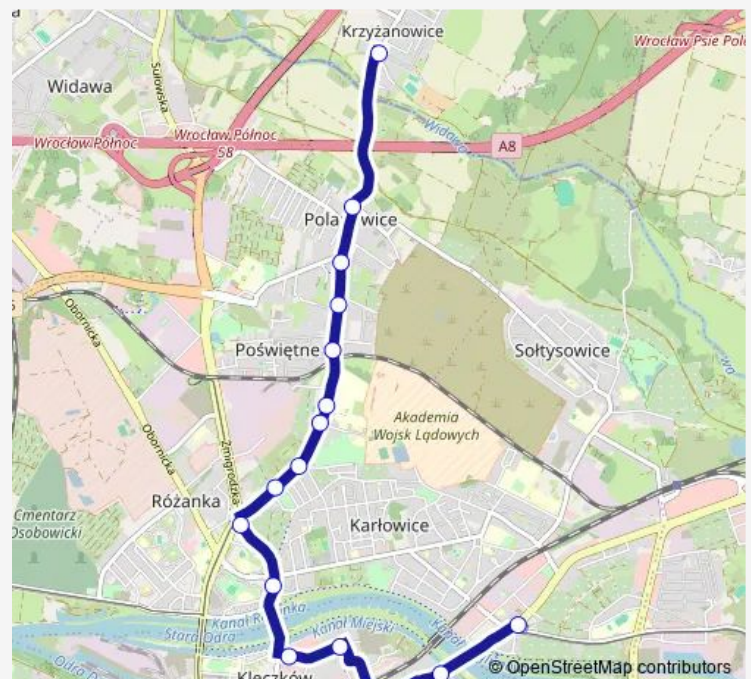

Monday 04:38-22:22

Tuesday 04:38-22:22

Wednesday 04:38-22:22

Thursday 04:38-22:22

Friday 04:38-22:22

Saturday 04:48-22:23

Sunday 04:48-22:23

Route info

Direction: Krzyżanowice

Stops: 16

Trip Duration: 0 hour 27 min

930

BusMaps

Direction

Kromera — Krzyżanowice

17 stops