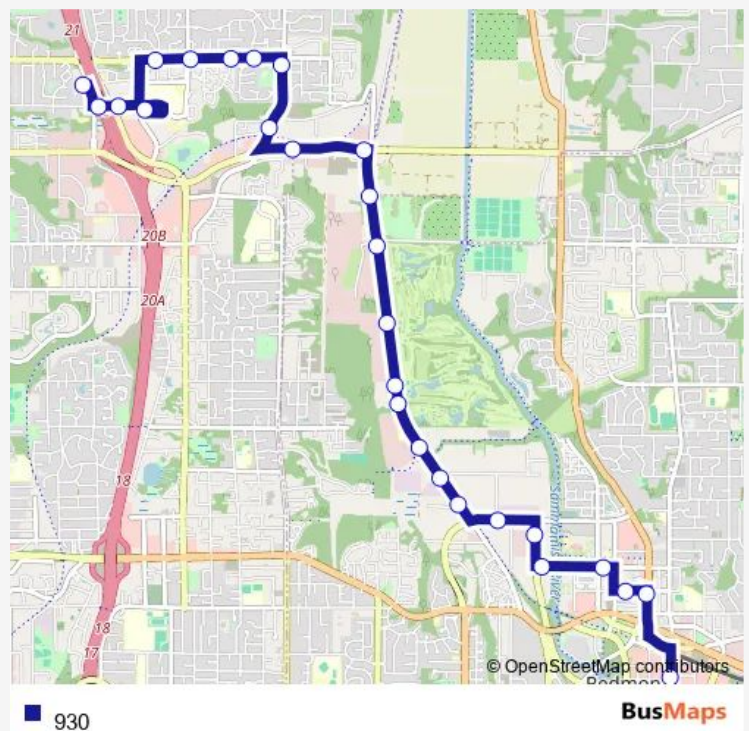

Willows Rd NE & NE 95th St

Willows Rd NE & NE 91st St

NE 90th St & 151st Ave Ne

Route schedule

Kingsgate Park & Ride — Bear Creek Pkwy & 164th Ave Ne

Monday 06:00-19:00

Tuesday 06:00-19:00

Wednesday —

Thursday 06:00-19:00

Friday 06:00-19:00

Saturday —

Sunday —

Route info

Direction: Kingsgate Park & Ride

Stops: 28

Trip Duration: 0 hour 33 min

154th Ave NE & NE 90th St

NE 85th St & 154th Ave Ne

NE 85th St & 161st Ave Ne

Redmond Transit Center - Bay 2

164th Ave NE & NE 83rd St

166th Ave NE & NE 74th St

Bear Creek Pkwy & 164th Ave Ne

Direction

Thursday 06:33-19:33

Friday 06:33-19:33

Saturday —

Sunday —

Route info

Direction: Bear Creek Pkwy & 164th Ave Ne

Stops: 26

Trip Duration: 0 hour 40 min