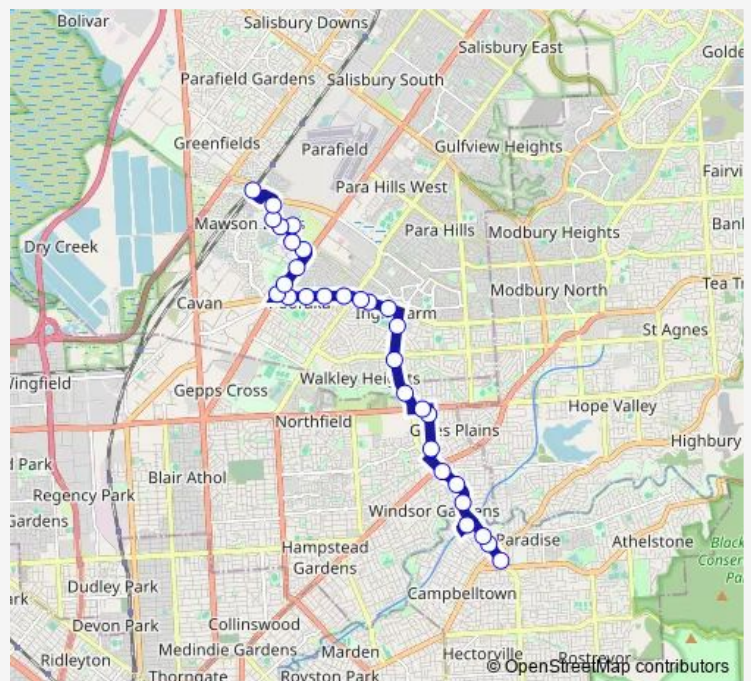

Bus 930 Paradise to Mawson Interchange

[Go to website](#)

Direction

Stop 24A Darley Rd - West side — Zone D Mawson Interchange

30 stops

[Open route schedule](#)

- Stop 24A Darley Rd - West side
- Stop 25 Darley Rd - South West side
- Stop 25A Darley Rd - West side
- Zone F Paradise Interchange - North West side
- Stop 29A Darley Rd - West side
- Stop 29B Sudholz Rd - South West side
- Stop 29C Sudholz Rd - South side
- Stop See Differently - West side
- Stop School St Paul's College Blacks Rd - West side
- Stop 35M Grand Junction Rd - South side
- Stop 33A Walkleys Rd - West side
- Stop 34A Walkleys Rd - West side
- Stop 35A Walkleys Rd - West side
- Stop 37E Montague Rd - South side
- Stop 37D Montague Rd - South side
- Stop 37C Montague Rd - South side
- Stop 37A Montague Rd - South side
- Stop 37 Montague Rd - South side
- Stop 38 Montague Rd - South side
- Stop 39 Montague Rd - South side
- Stop 33 Main North Rd - West side

Route schedule

Stop 24A Darley Rd - West side — Zone D Mawson Interchange

Monday	14:32
Tuesday	15:22
Wednesday	15:22
Thursday	15:22
Friday	15:22
Saturday	—
Sunday	—

Route info

Direction: Stop 24A Darley Rd - West side

Stops: 30

Trip Duration: 0 hour 34 min

930 — Paradise to Mawson Interchange

Stop 33A Main North Rd - West side

Stop 34 Main North Rd - West side

Stop 34D Mawson Lakes Blvd - South side

Stop 34C Mawson Lakes Blvd - South side

Stop 34B Unisa Mawson Lakes

Stop 34A University Blvd - South side

Zone A Main St - West side

Stop 34L Main St - West side

Zone D Mawson Interchange

930 Bus time schedules and route maps are available in an offline PDF at busmaps.com. Use the busmaps.com website to see live bus times, train schedule or subway schedule, and step-by-step directions for all public transit in Adelaide