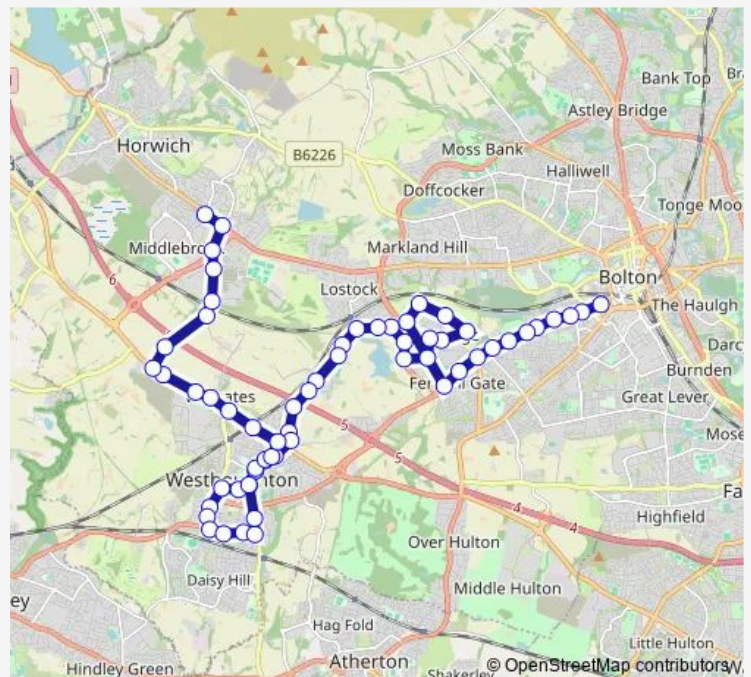

Direction

Bolton College — St Joseph's High School

61 stops

[Open route schedule](#)

- Bolton College
- Salisbury Street
- Cannon Street
- Gilnow Lane
- Oriel Street
- Callis Road
- Haslam Park Primary School
- Greenhill Avenue
- Horsfield Street
- Chip Hill Road
- Addington Road
- Arran Close
- Culross Avenue
- The Walkway
- Armadale Road
- Lennox Gardens
- Birkenhills Drive
- Winton Grove
- Marnland Grove
- Wendover Drive
- Kilworth Drive

Route schedule

Bolton College — St Joseph's High School

Monday	07:09
Tuesday	07:09
Wednesday	07:09
Thursday	07:09
Friday	07:09
Saturday	—
Sunday	—

Route info

Direction: Bolton College

Stops: 61

Trip Duration: 1 hour 1 min

Monday 14:55

Tuesday 14:55

Wednesday 14:55

Thursday 14:55

Friday 14:55

Saturday —

Sunday —

Route info

Direction: St Joseph's High School

Stops: 64

Trip Duration: 1 hour 5 min

Townsfild Road

Landedmans

Westhoughton High School

Central Drive

Brook Street