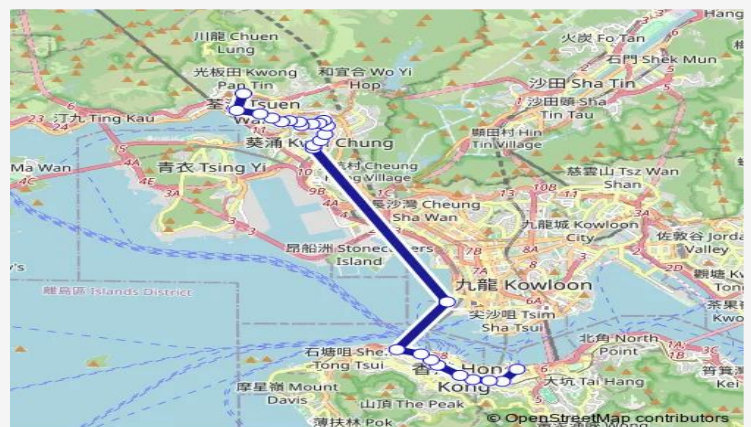

[Ctb] Queen Street, Connaught Road West[[Kmb+Ctb] Queen Street/
Queen Street, Connaught Road West[[Kmb] Queen Street

Route schedule

[Ctb] Exhibition Centre Station[[Kmb+Ctb] Exhibition Centre Station BUS Terminus/
Exhibition Centre Station[[Kmb] Exhibition Centre Station BUS Terminus[[Xb] Exhibition Centre Station Public Transport Interchange — [Ctb] Tsuen WAN (Discovery Park)[[Kmb] Tsuen WAN (Discovery Park)[[Lwb] Discovery Park[[Lwb] Tsuen WAN (Discovery Park)[[Xb] Tsuen WAN Discovery Park Public Transport Interchange

Stops: 26

Trip Duration: 1 hour 5 min

930 — Exhibition Centre Station - Tsuen WAN (Discovery Park)

[Ctb] Western Harbour Crossing BUS-BUS Interchange[[Kmb+Ctb] Western Harbour Tunnel BBI/
Western Harbour Crossing BUS-BUS Interchange[[Kmb] Western Harbour Tunnel Bbi