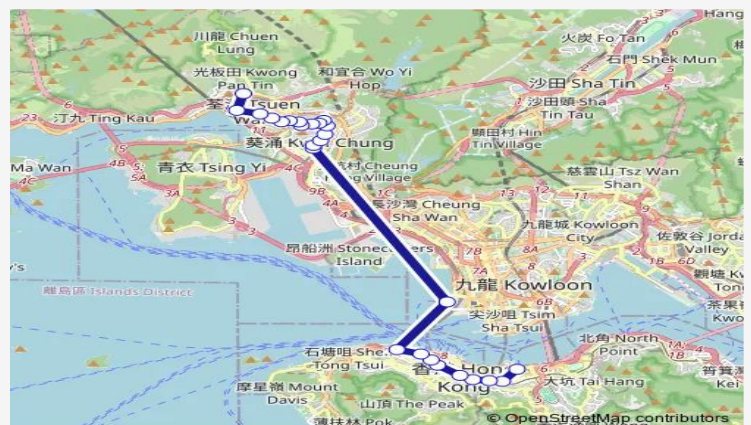

[Ctb] Queen Street, Connaught Road West[[Kmb+Ctb] Queen Street/
Queen Street, Connaught Road West[[Kmb] Queen Street

Route schedule

[Ctb] Exhibition Centre Station[[Kmb+Ctb] Exhibition Centre Station BUS Terminus/
Exhibition Centre Station[[Kmb] Exhibition Centre Station BUS Terminus[[Xb] Exhibition Centre Station Public Transport Interchange — [Ctb] Tsuen WAN (Discovery Park)[[Kmb] Tsuen WAN (Discovery Park)[[Lwb] Discovery Park[[Lwb] Tsuen WAN (Discovery Park)[[Xb] Tsuen WAN Discovery Park Public Transport Interchange

Stops: 26

Trip Duration: 1 hour 10 min

930 — Exhibition Centre Station - Tsuen WAN (Discovery Park)

[Ctb] Western Harbour Crossing BUS-BUS Interchange[[Kmb+Ctb] Western Harbour Tunnel BBI/
Western Harbour Crossing BUS-BUS Interchange[[Kmb] Western Harbour Tunnel Bbi